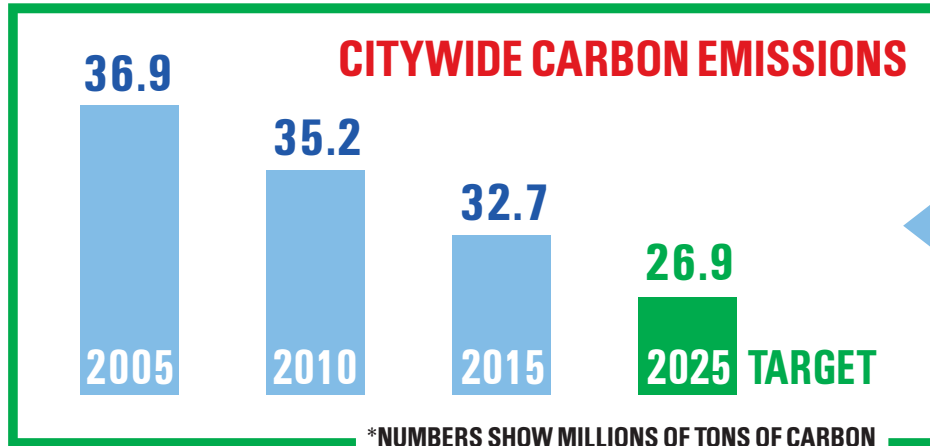

THE CITY OF CHICAGO

REDUCED CARBON EMISSIONS BY

11% FROM **2005** TO **2015**
WHILE JOBS INCREASED BY **7%**

CHICAGO IS NOW
40%
OF THE WAY
TO REACHING ITS
PARIS CLIMATE
AGREEMENT GOAL

EMISSION REDUCTIONS ARE EQUAL TO SHUTTING DOWN
A COAL-FIRED POWER PLANT FOR **14 MONTHS** OR THE
ENERGY USED TO POWER OVER **425,000** HOMES IN A YEAR.