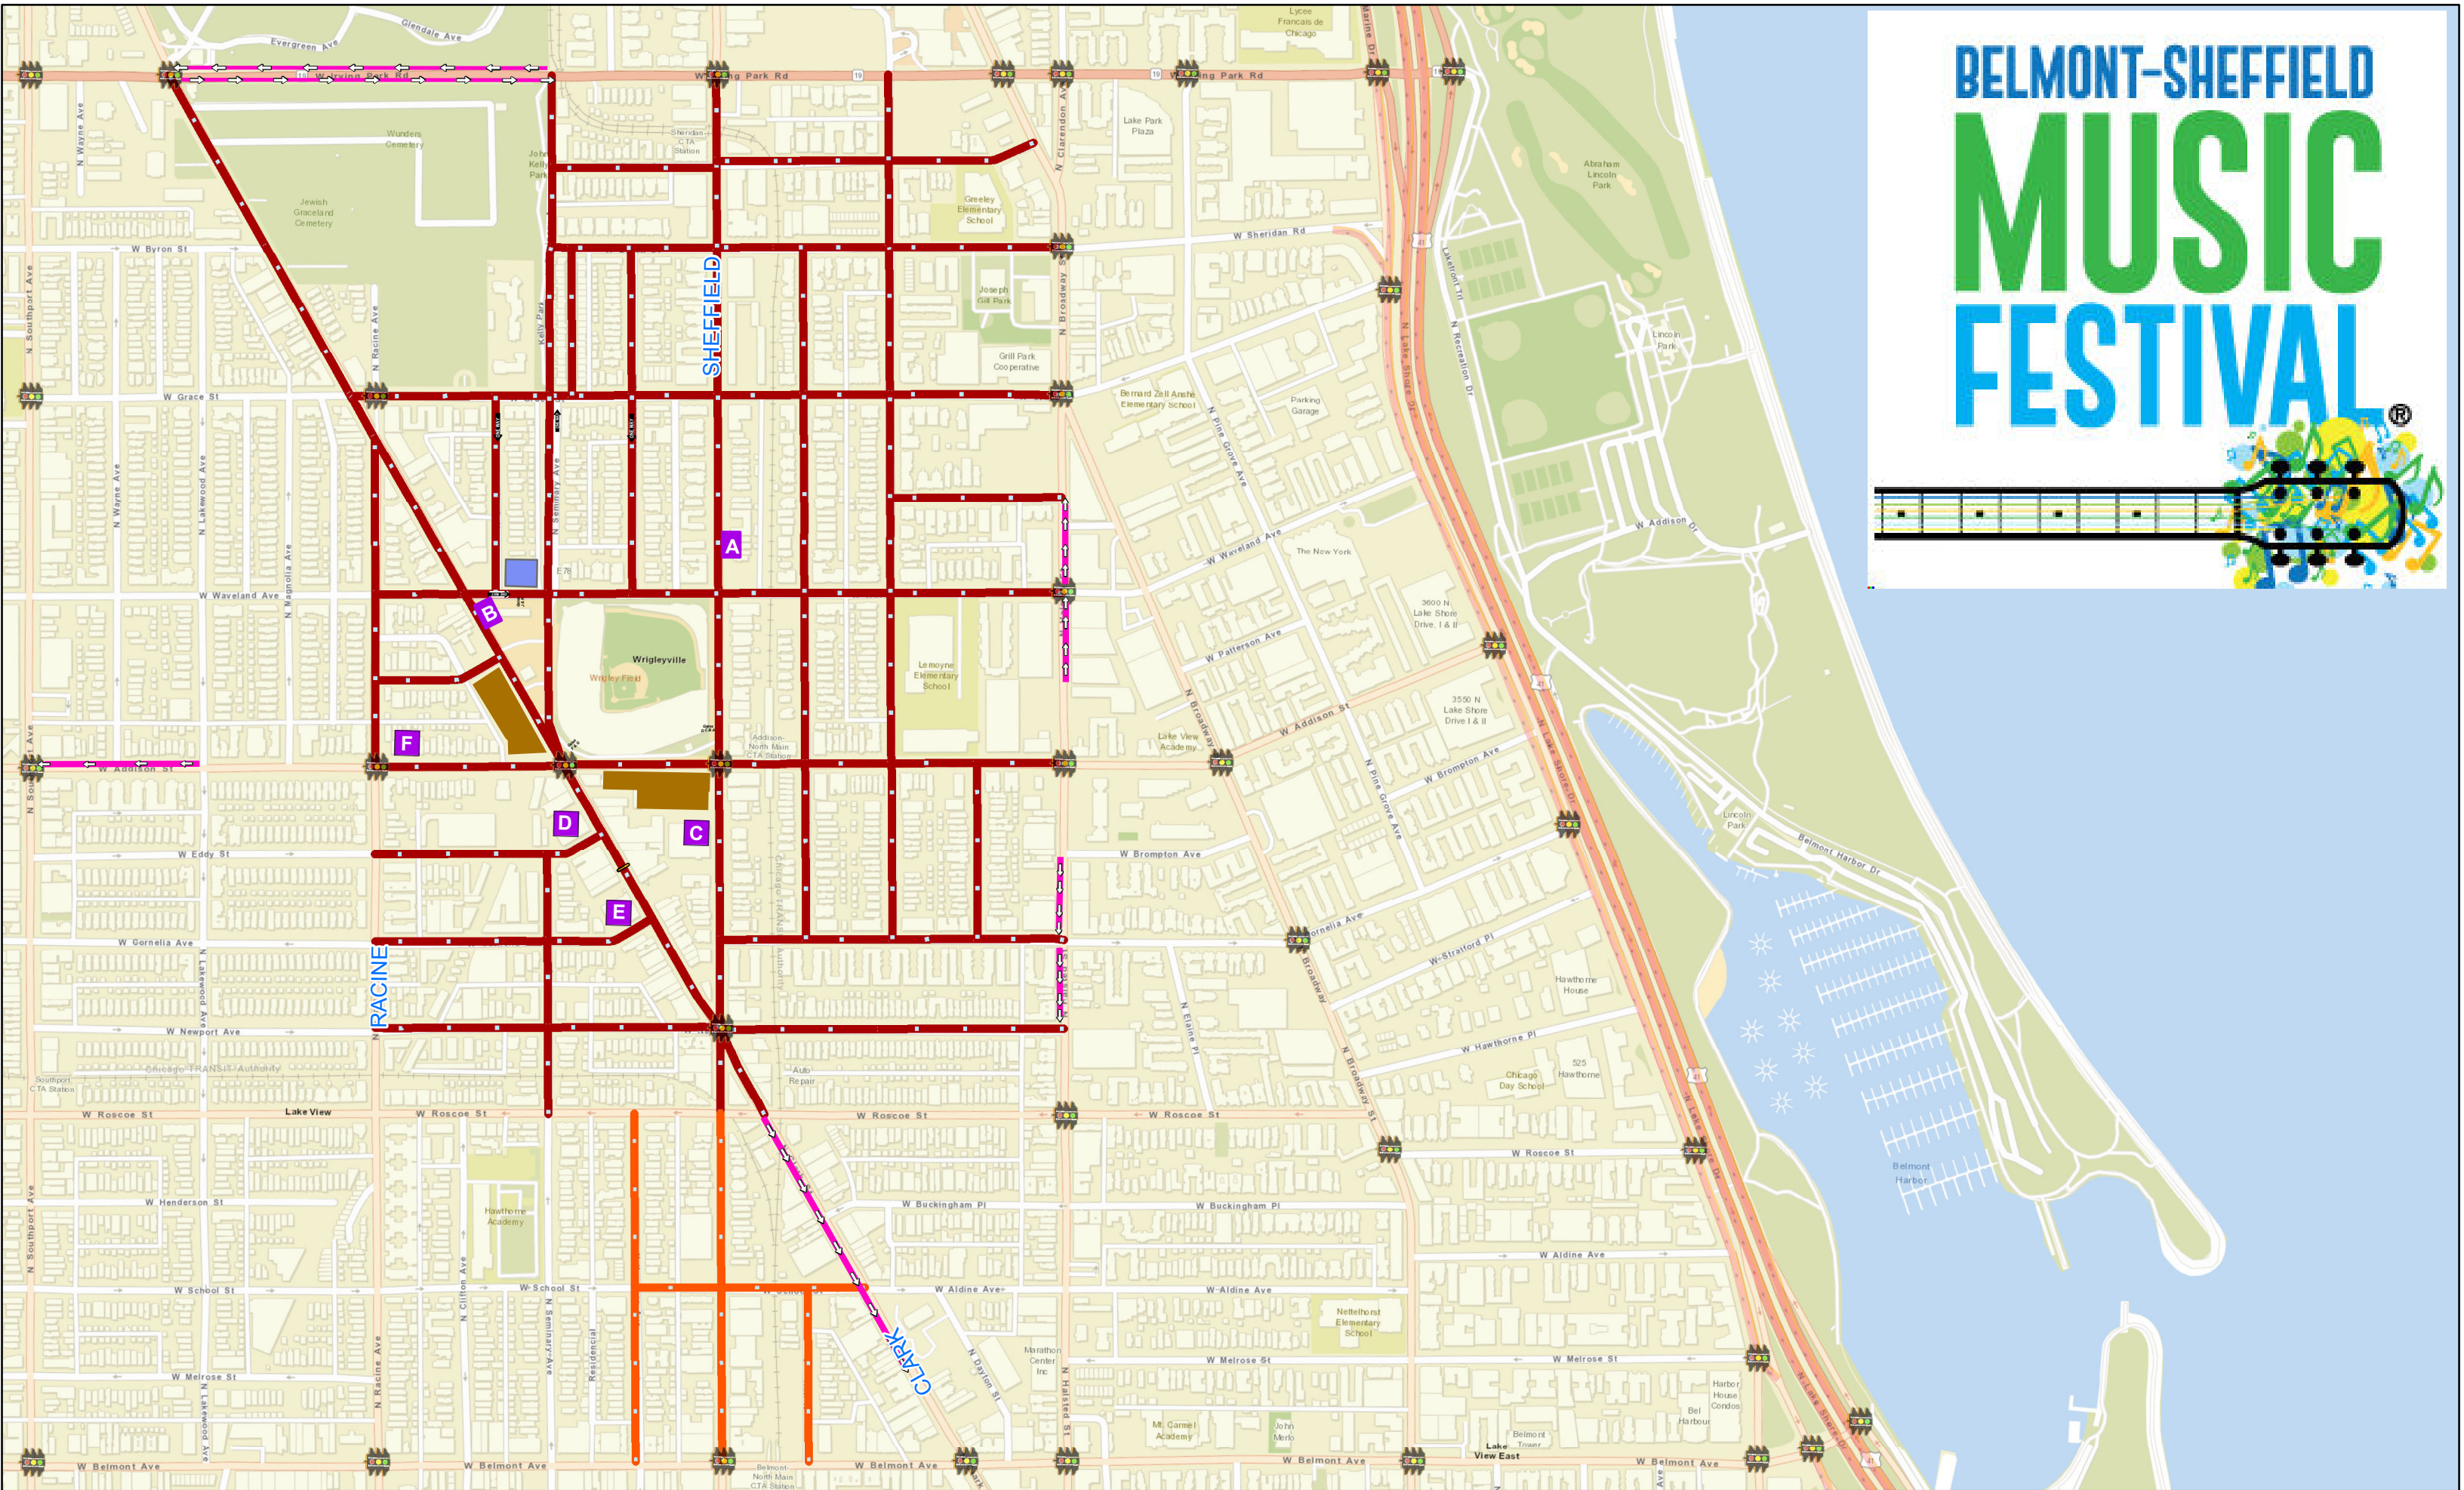

BELMONT-SHEFFIELD MUSIC FESTIVAL

TNP Restricted Zones Streets for Wrigley Field and The Belmont-Sheffield Music Fest event

- TNP_MUSICFEST_RESTRICTED OPERATION ZONE
- TNP - RESTRICTED OPERATION ZONE STREETS
- TNP - PICK-UP/DROP-OFF AREA STAGING
- PEDICAB STAGING

NOT TO SCALE