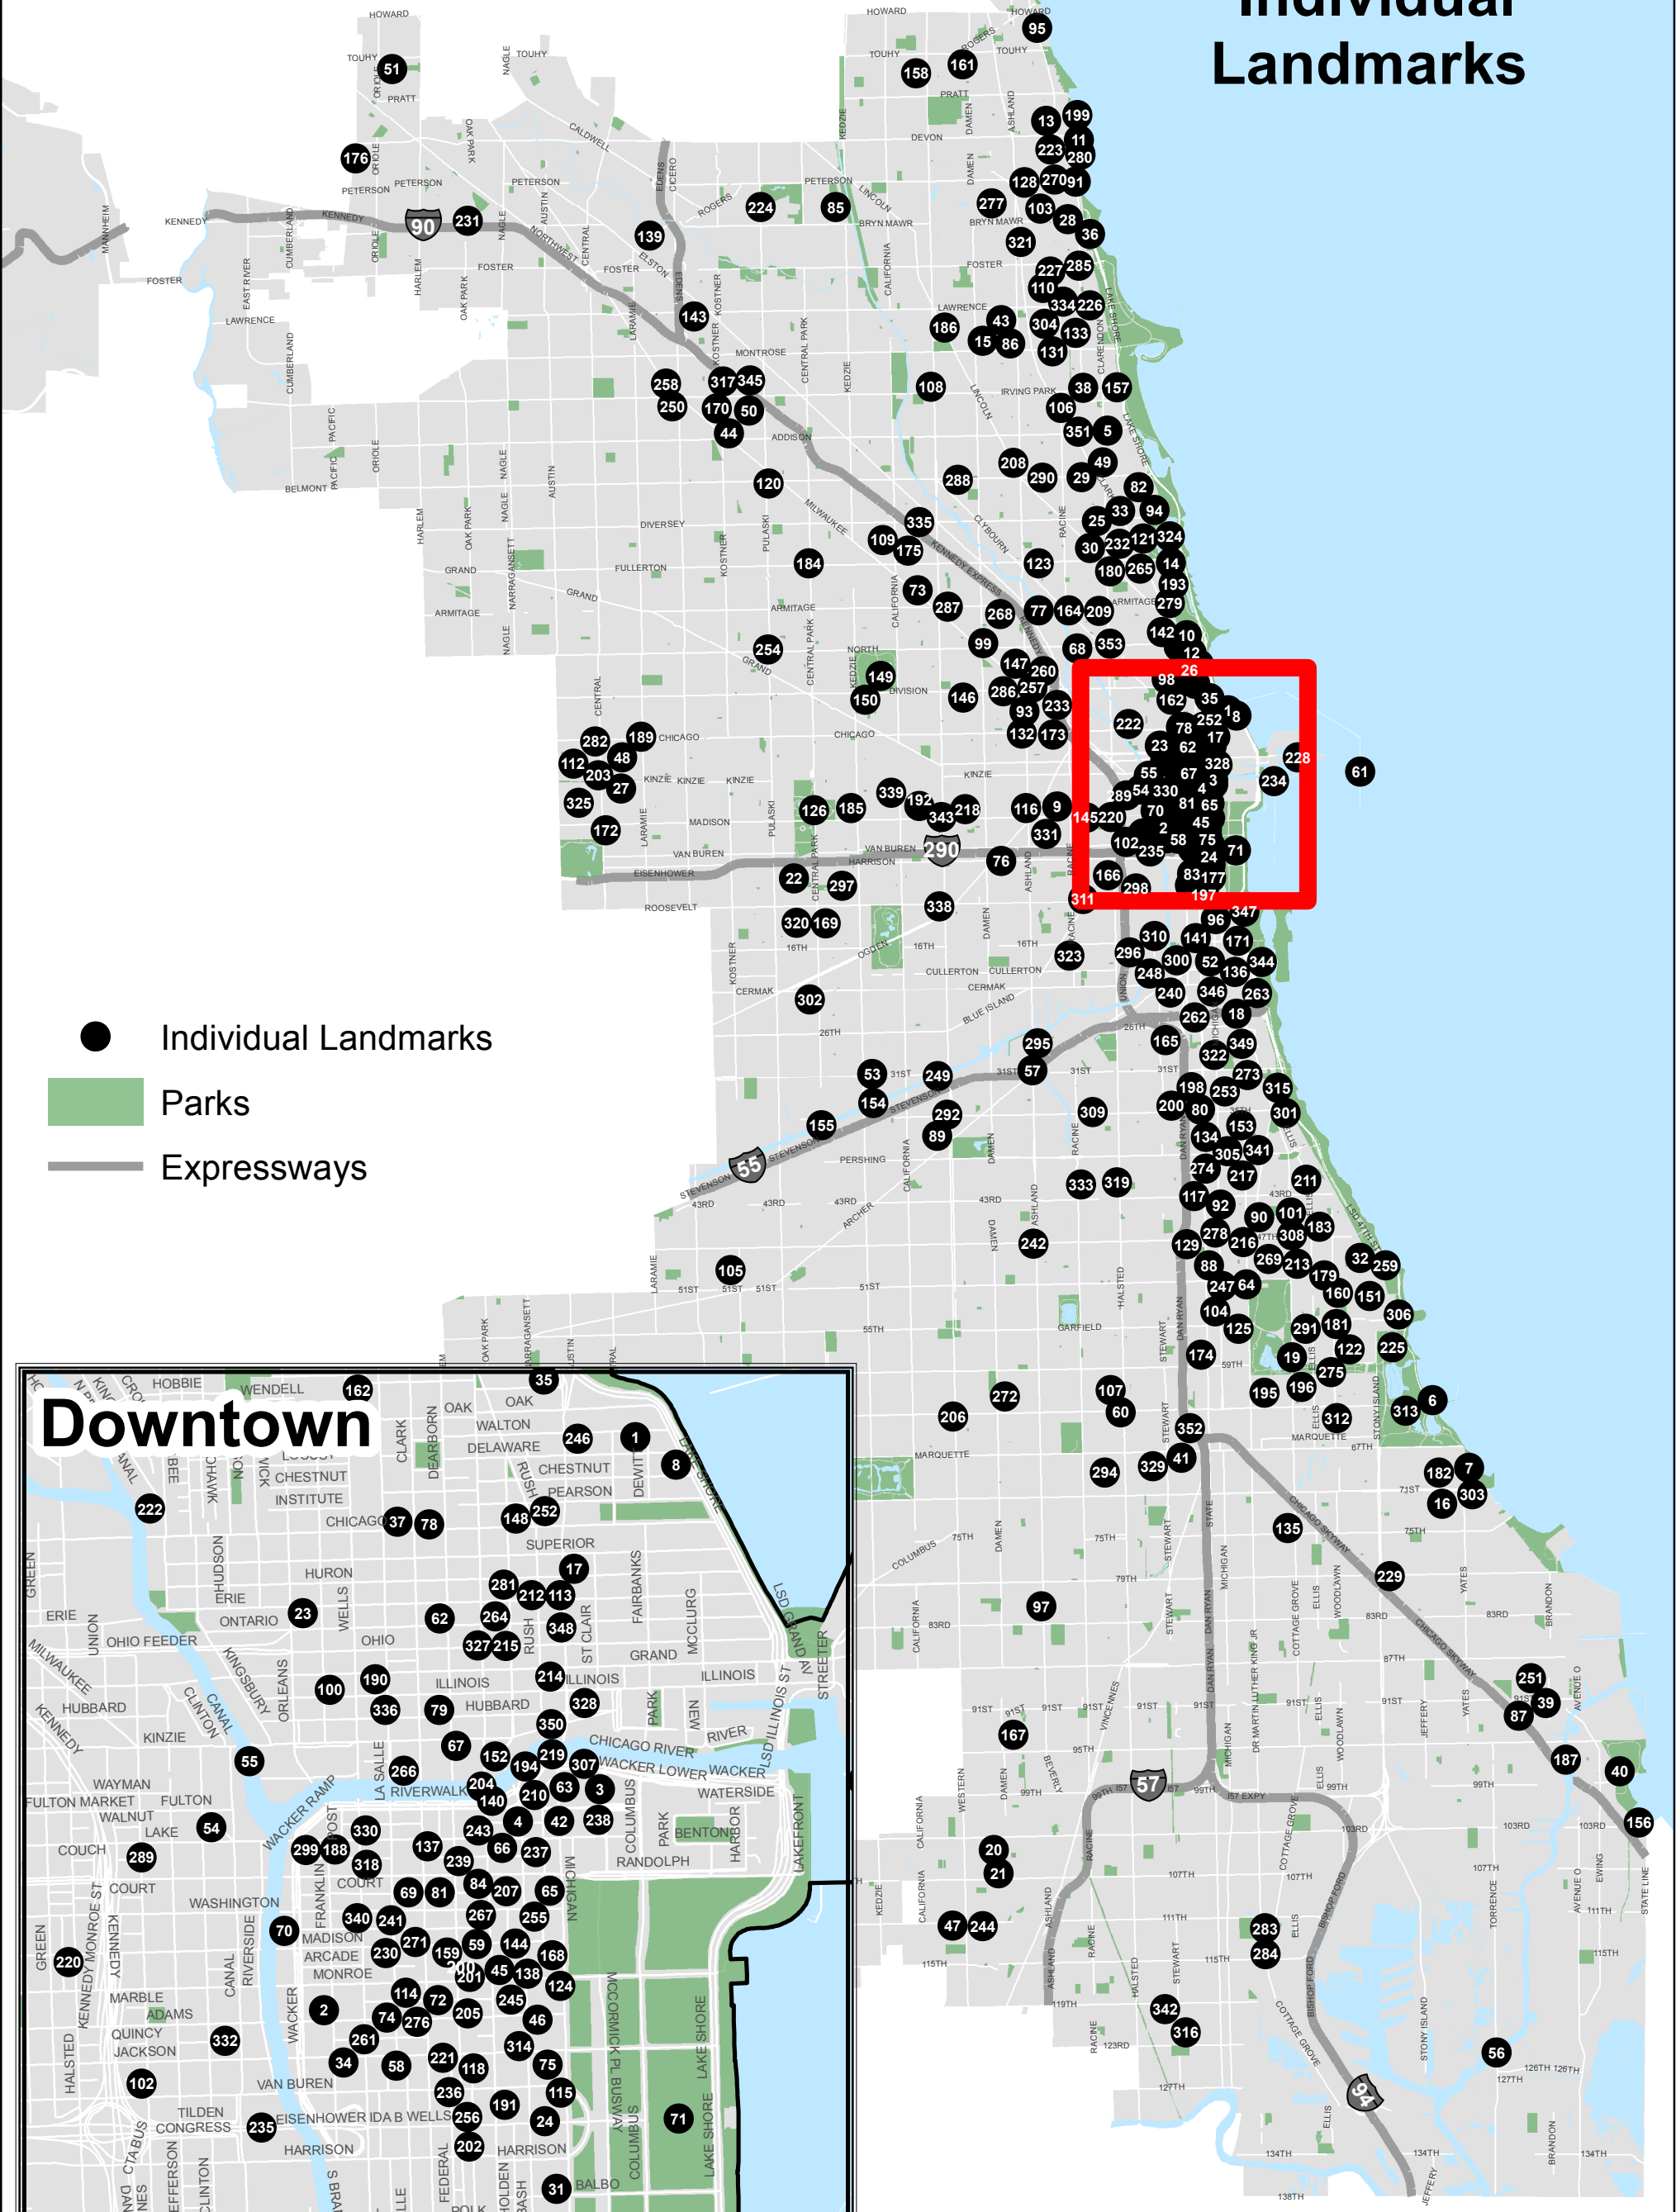

Citywide Historic Resources - Individual Landmarks

- Individual Landmarks
- Parks
- Expressways

DPD

CHICAGO DEPARTMENT OF
PLANNING & DEVELOPMENT
August, 2019

Map Key Individual Landmark

- 1 227 East Walton Place Apartment Building
- 2 300 West Adams Street Office Building
- 3 333 North Michigan Building
- 4 35 East Wacker Building
- 5 42nd Precinct / Town Hall Police Station
- 6 63rd Street Bathing Pavilion
- 7 6901 Oglesby Cooperative Apartment Building
- 8 860-880 Lake Shore Drive
- 9 Abraham Groesbeck House
- 10 Abraham Lincoln Monument ("Standing Lincoln")
- 11 Adolf Schmidt House
- 12 Albert F. Madlener House
- 13 Albert G. Wheeler House
- 14 Alfred Caldwell Lily Pool
- 15 All Saints Church and Rectory
- 16 Allan Miller House
- 17 Allerton Hotel
- 18 American Book Company Building
- 19 American School of Correspondence
- 20 American System-Built Houses - 10410 S. Hoyne Ave
- 21 American System-Built Houses - 10541 S. Hoyne Ave
- 22 Anshe Sholom Synagogue Building (Former)
- 23 Assumption School
- 24 Auditorium Building
- 25 August Dewes House
- 26 Augustus Warner House
- 27 Beeson House and Coach House
- 28 Belle Shore Apartment Hotel
- 29 Belmont-Sheffield Trust & Savings Bldg (Former)
- 30 Biograph Theater
- 31 Blackstone Hotel
- 32 Blackstone Library
- 33 Brewster Apartments
- 34 Brooks Building
- 35 Bryan Lathrop House
- 36 Bryn Mawr Apartment Hotel
- 37 Bush Temple of Music
- 38 Cairo Supper Club Building
- 39 Calumet National Bank Bldg (Former)
- 40 Calumet Park Fieldhouse
- 41 Canaan Baptist Church of Christ Building
- 42 Carbide and Carbon Building
- 43 Carl Sandburg House
- 44 Carl Schurz High School
- 45 Carson Pirie Scott & Company Building
- 46 Chapin and Gore Building
- 47 Charles D. Iglehart House
- 48 Charles Hitchcock House
- 49 Charles M. Netterstrom House
- 50 Charles N. Loucks House
- 51 Charles Turzak House
- 52 Chess Records Office and Studio