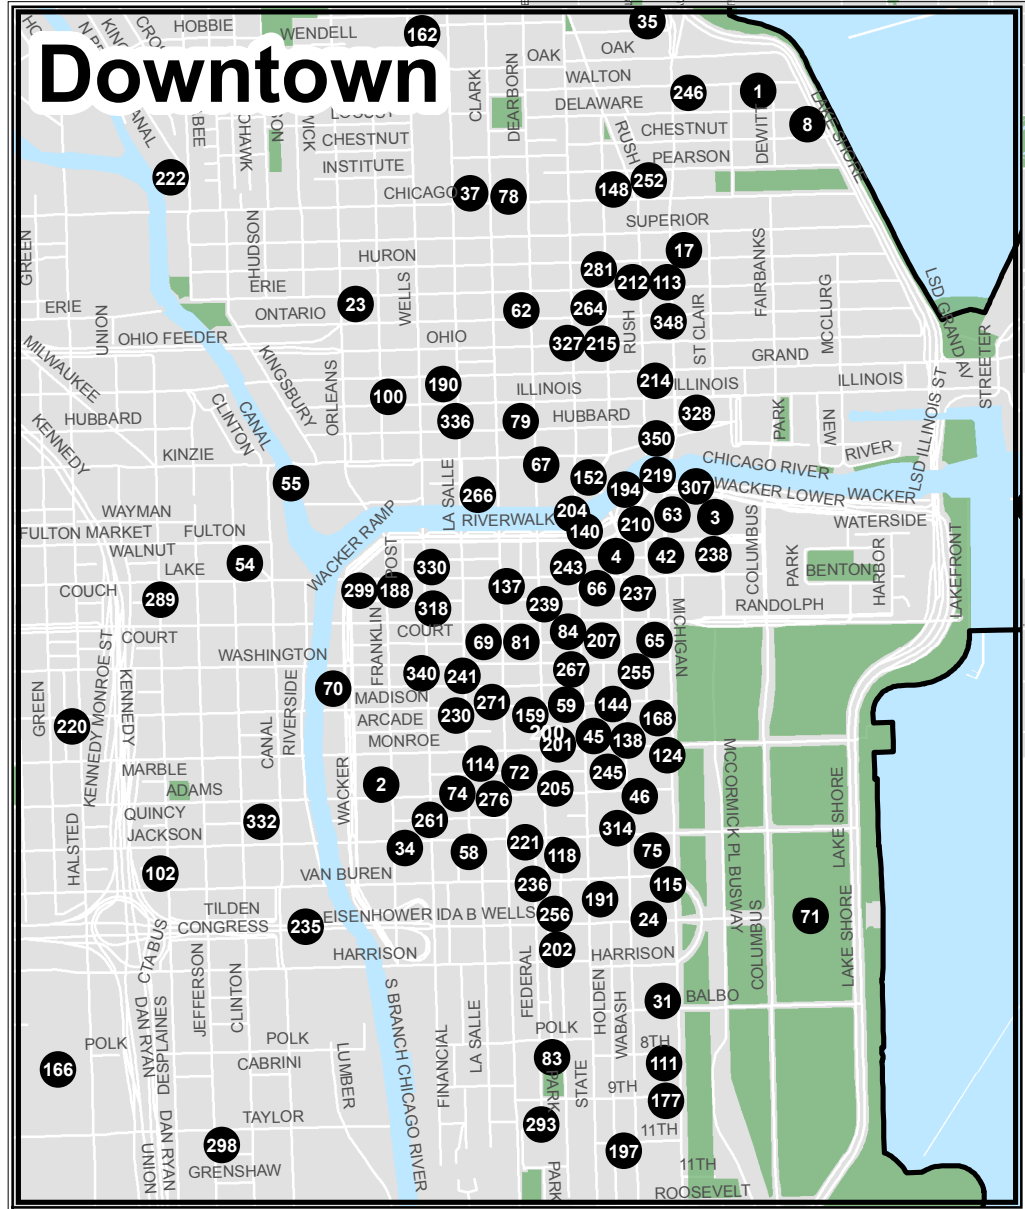

DPD

CHICAGO DEPARTMENT OF
PLANNING & DEVELOPMENT
August, 2019