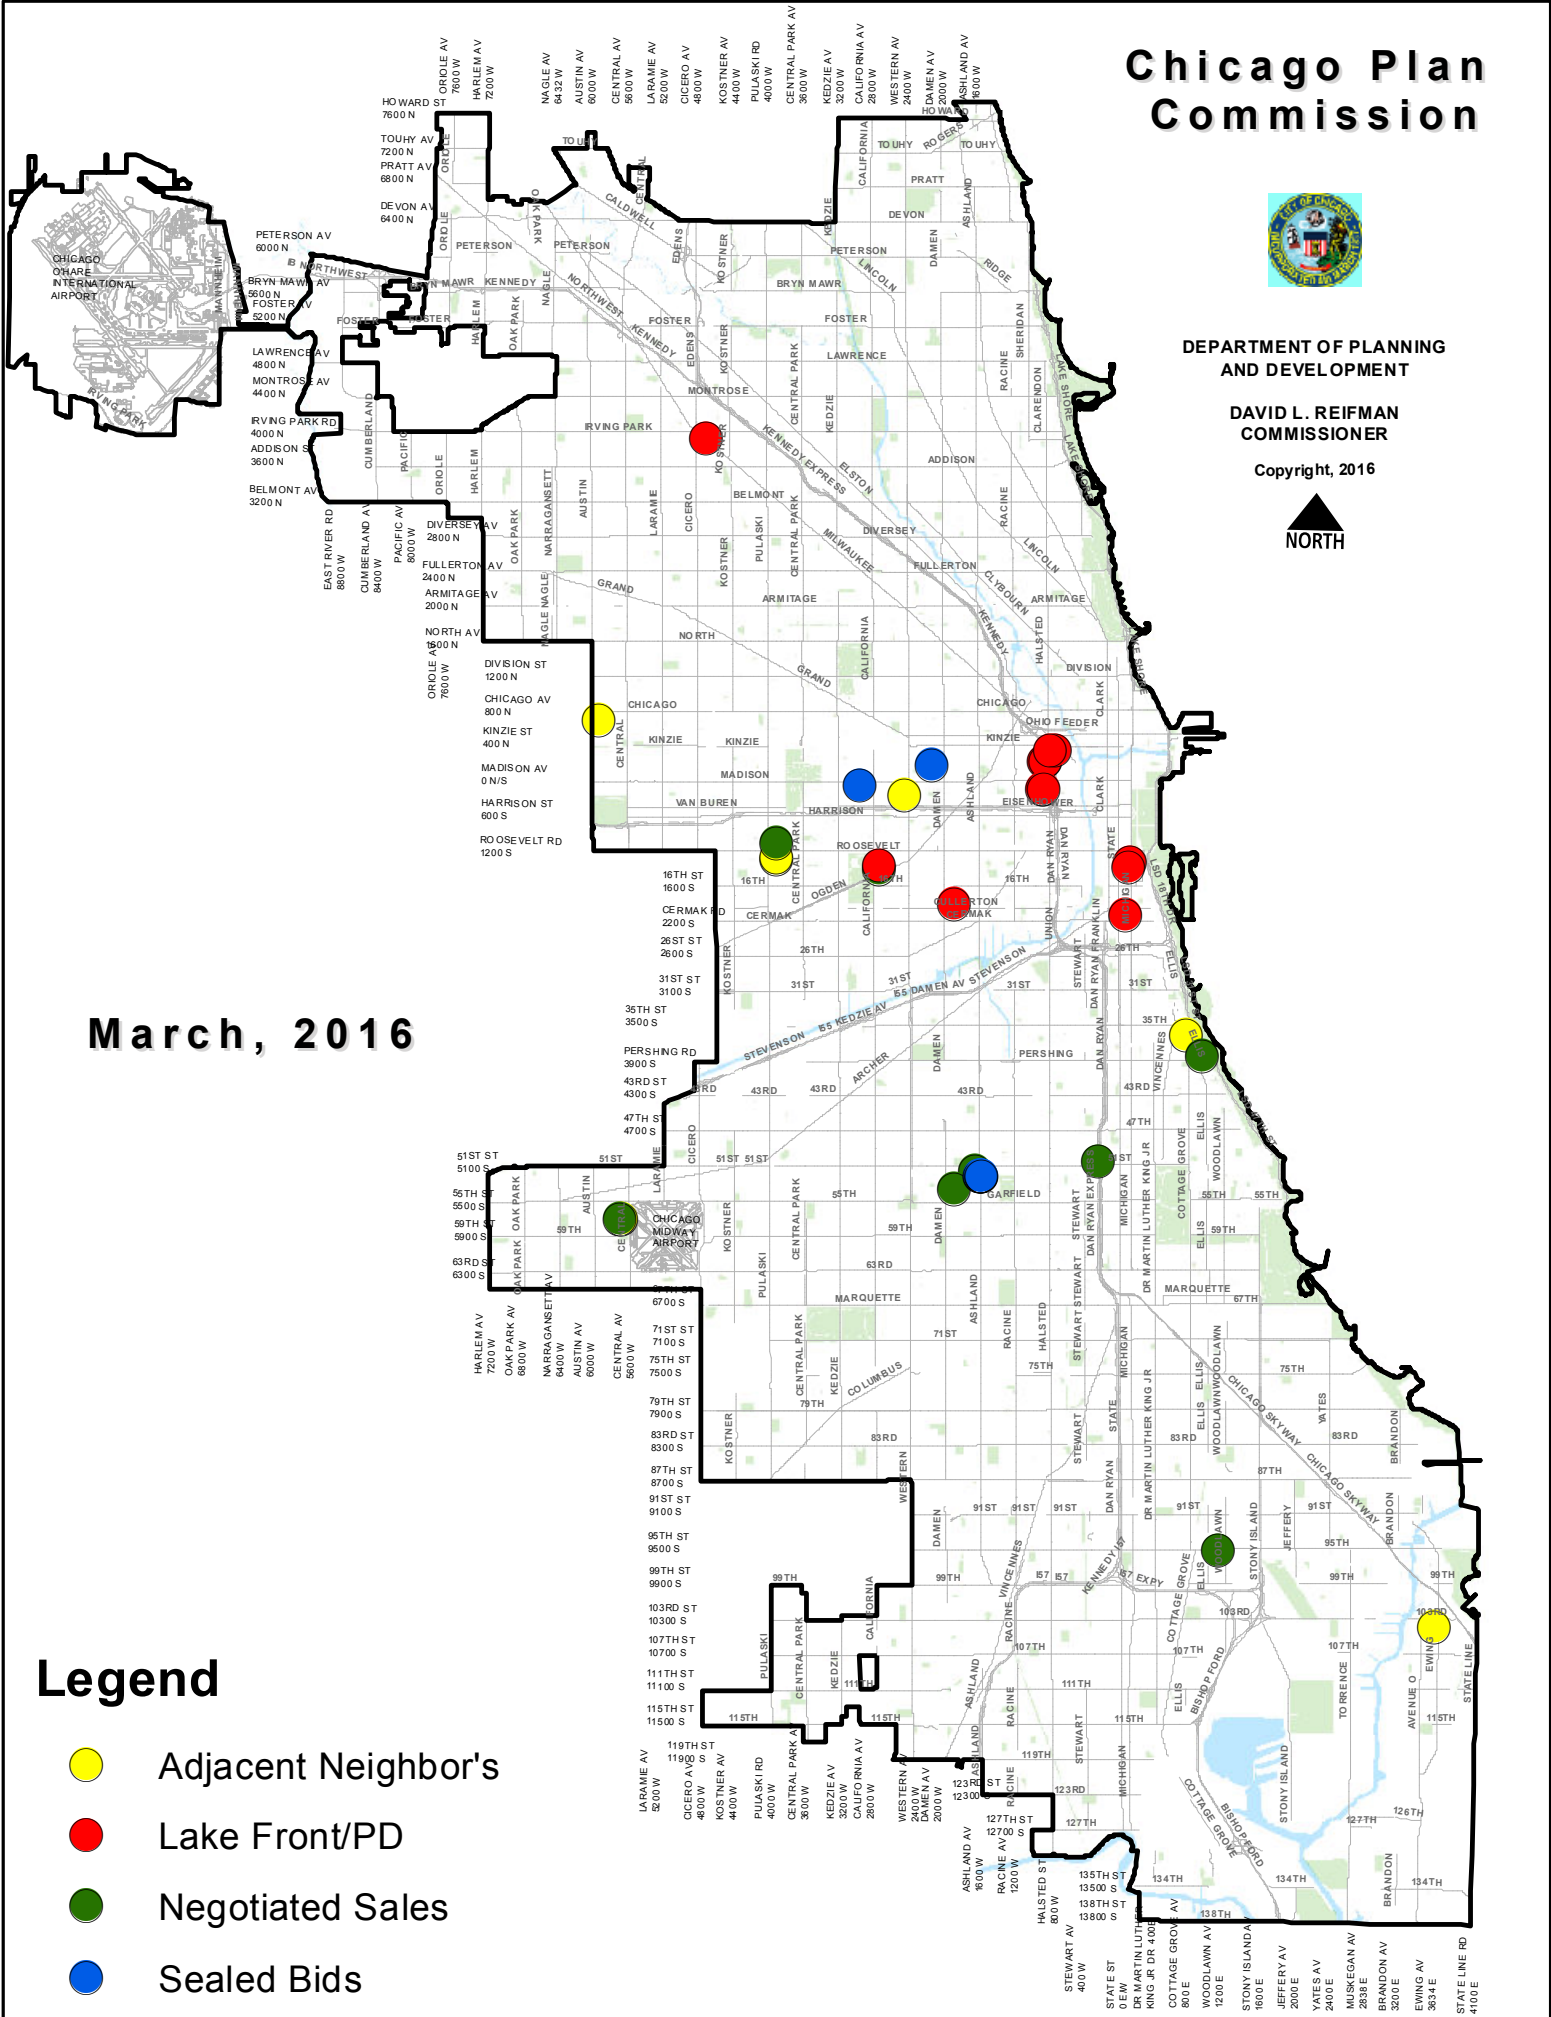

Chicago Plan Commission

DEPARTMENT OF PLANNING AND DEVELOPMENT

DAVID L. REIFMAN
COMMISSIONER

Copyright, 2016

March, 2016

Legend

- Adjacent Neighbor's
- Lake Front/PD
- Negotiated Sales
- Sealed Bids