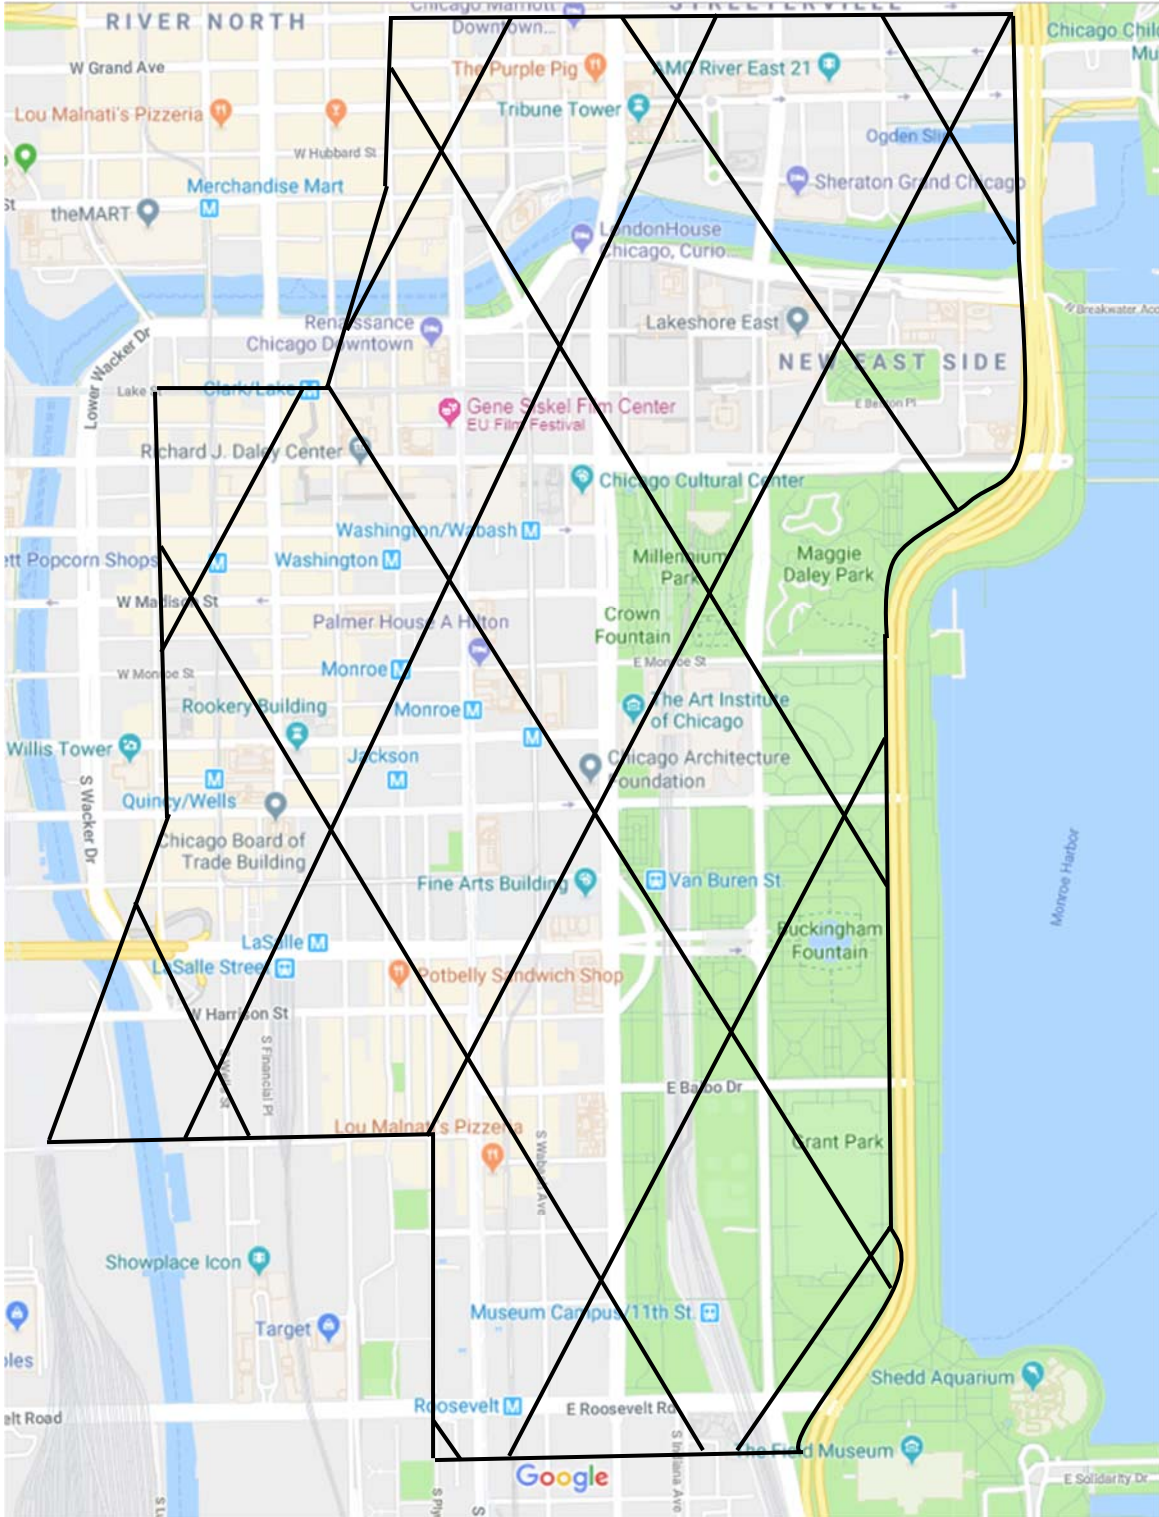

**Shamrock Shuffle 2024 TNP, Taxi, Livery, and Pedicab Geofence Boundaries
and/or NO drop-off or pick-up zone
Sunday, March 24, 2024 (0615hrs – 1130hrs)**

In addition to the geofenced zone, the Office of Emergency Management and Communications (OEMC), in conjunction with the Chicago Police Department, will enforce the following to ensure public safety:

- No pick-up or drop-off on Lake Shore Drive, including on-ramps, off-ramps, medians, turning lanes, shoulders, and emergency pull-offs (Strictly enforced) – Current and continuing restriction
- No vehicles stopping, standing or parking in bus or bicycle lanes, traffic lanes, fire lanes, sidewalk crossings, bridges, etc. (Strictly enforced) - Current and continuing restriction
- No staging in residential areas
- Pedicabs are not allowed in or around Grant Park, use is restricted to the Lakefront Bike Path.