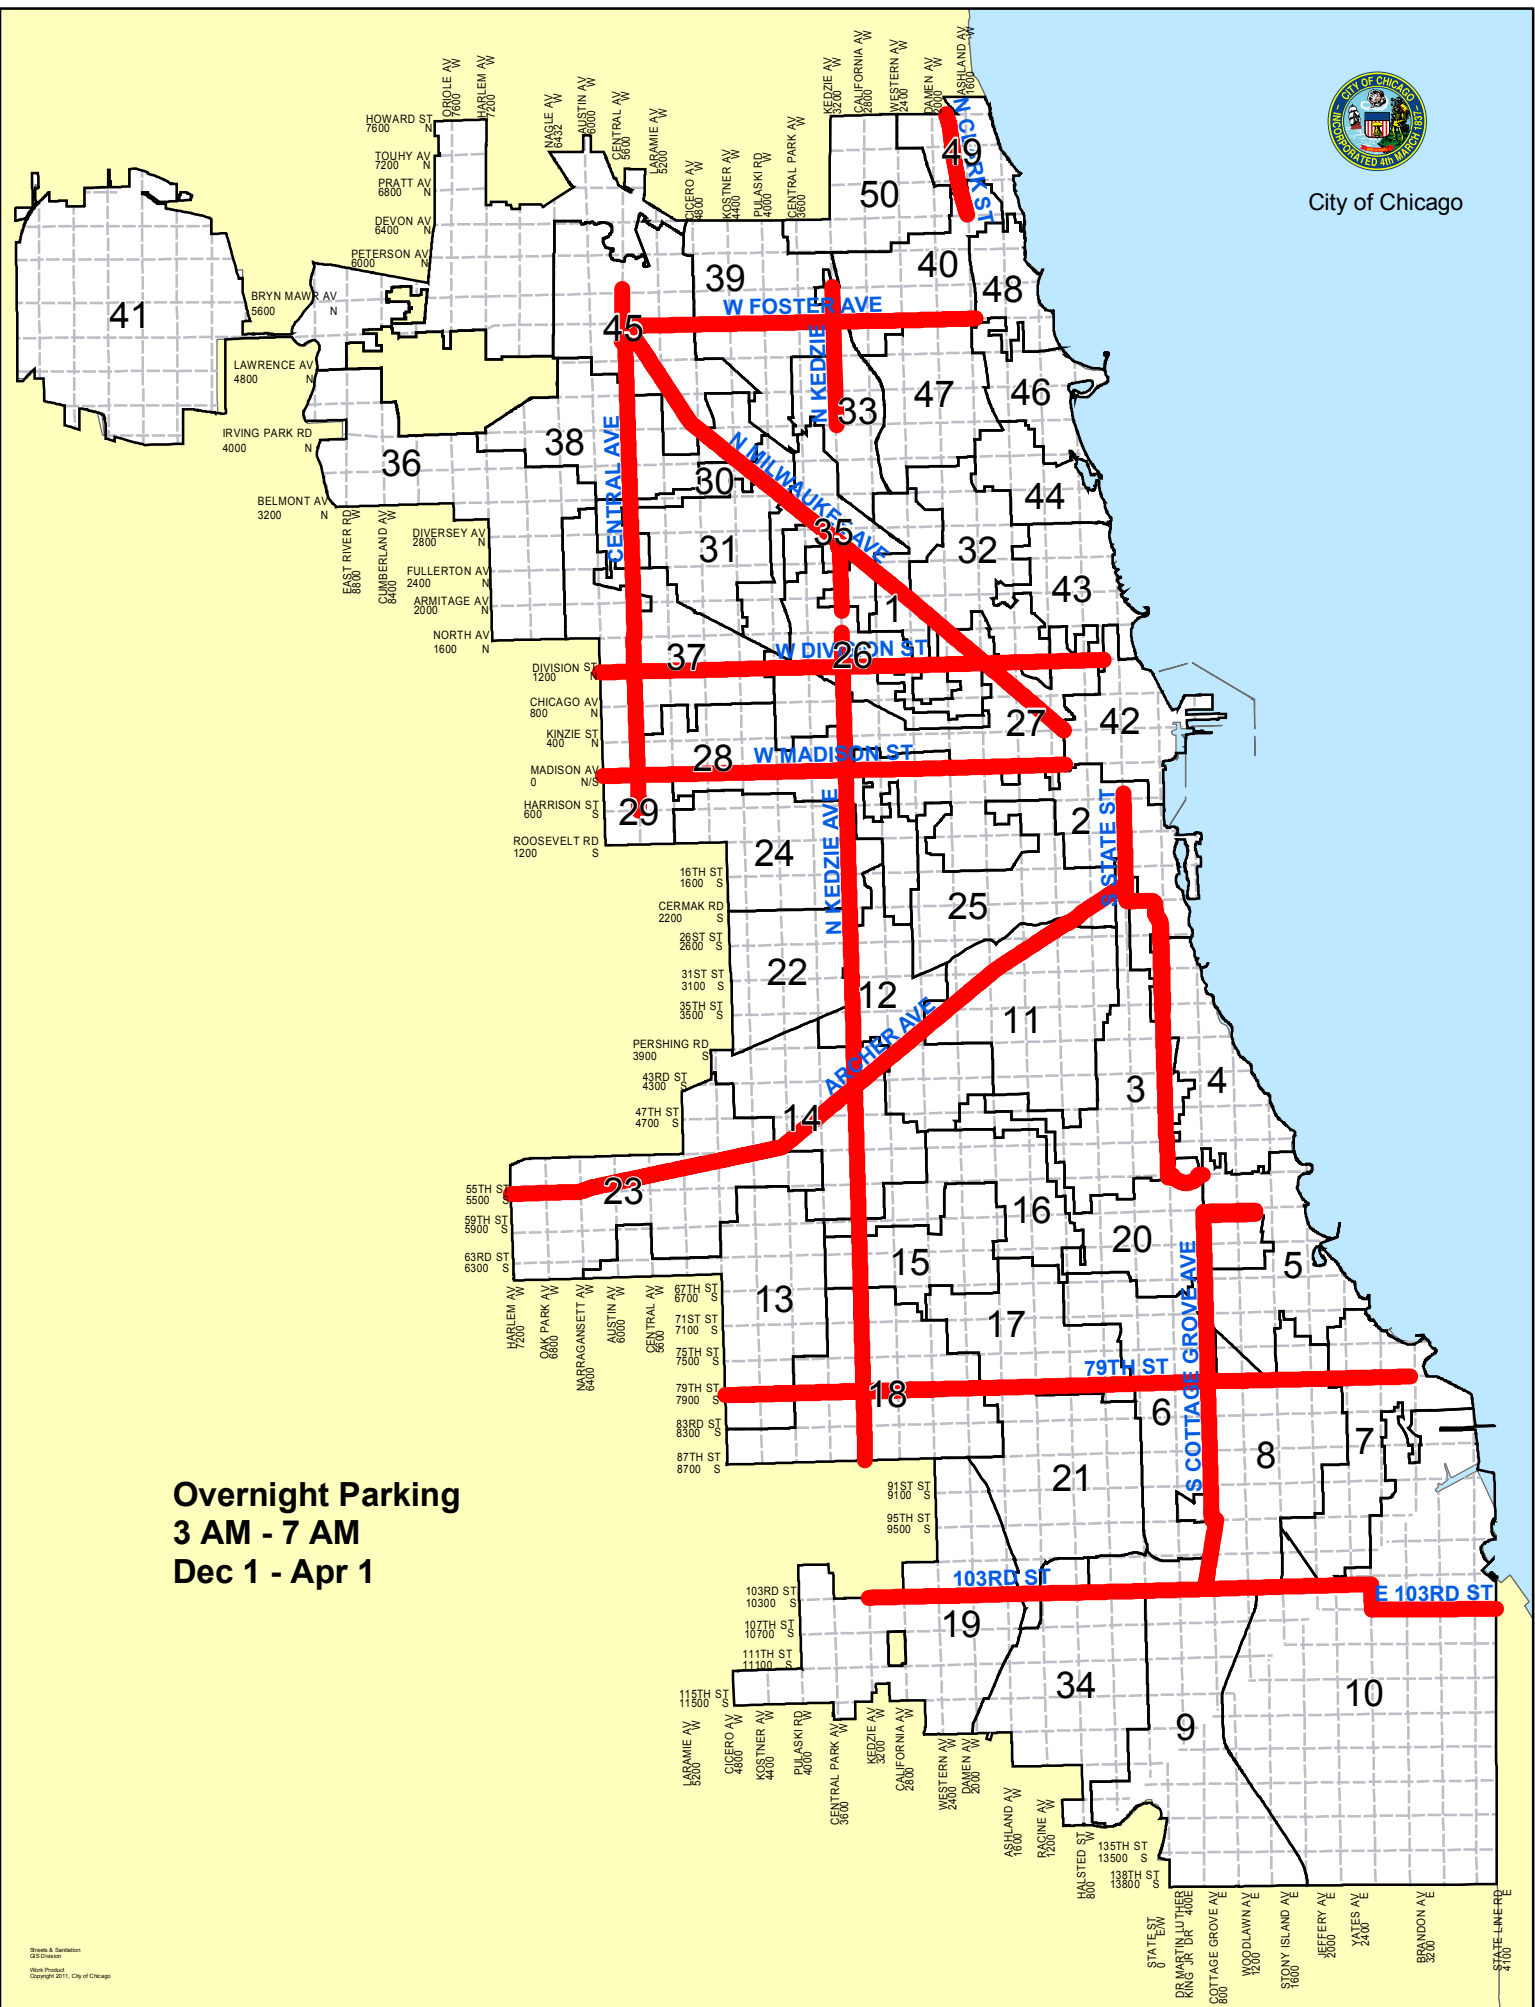

City of Chicago

Overnight Parking
3 AM - 7 AM
Dec 1 - Apr 1