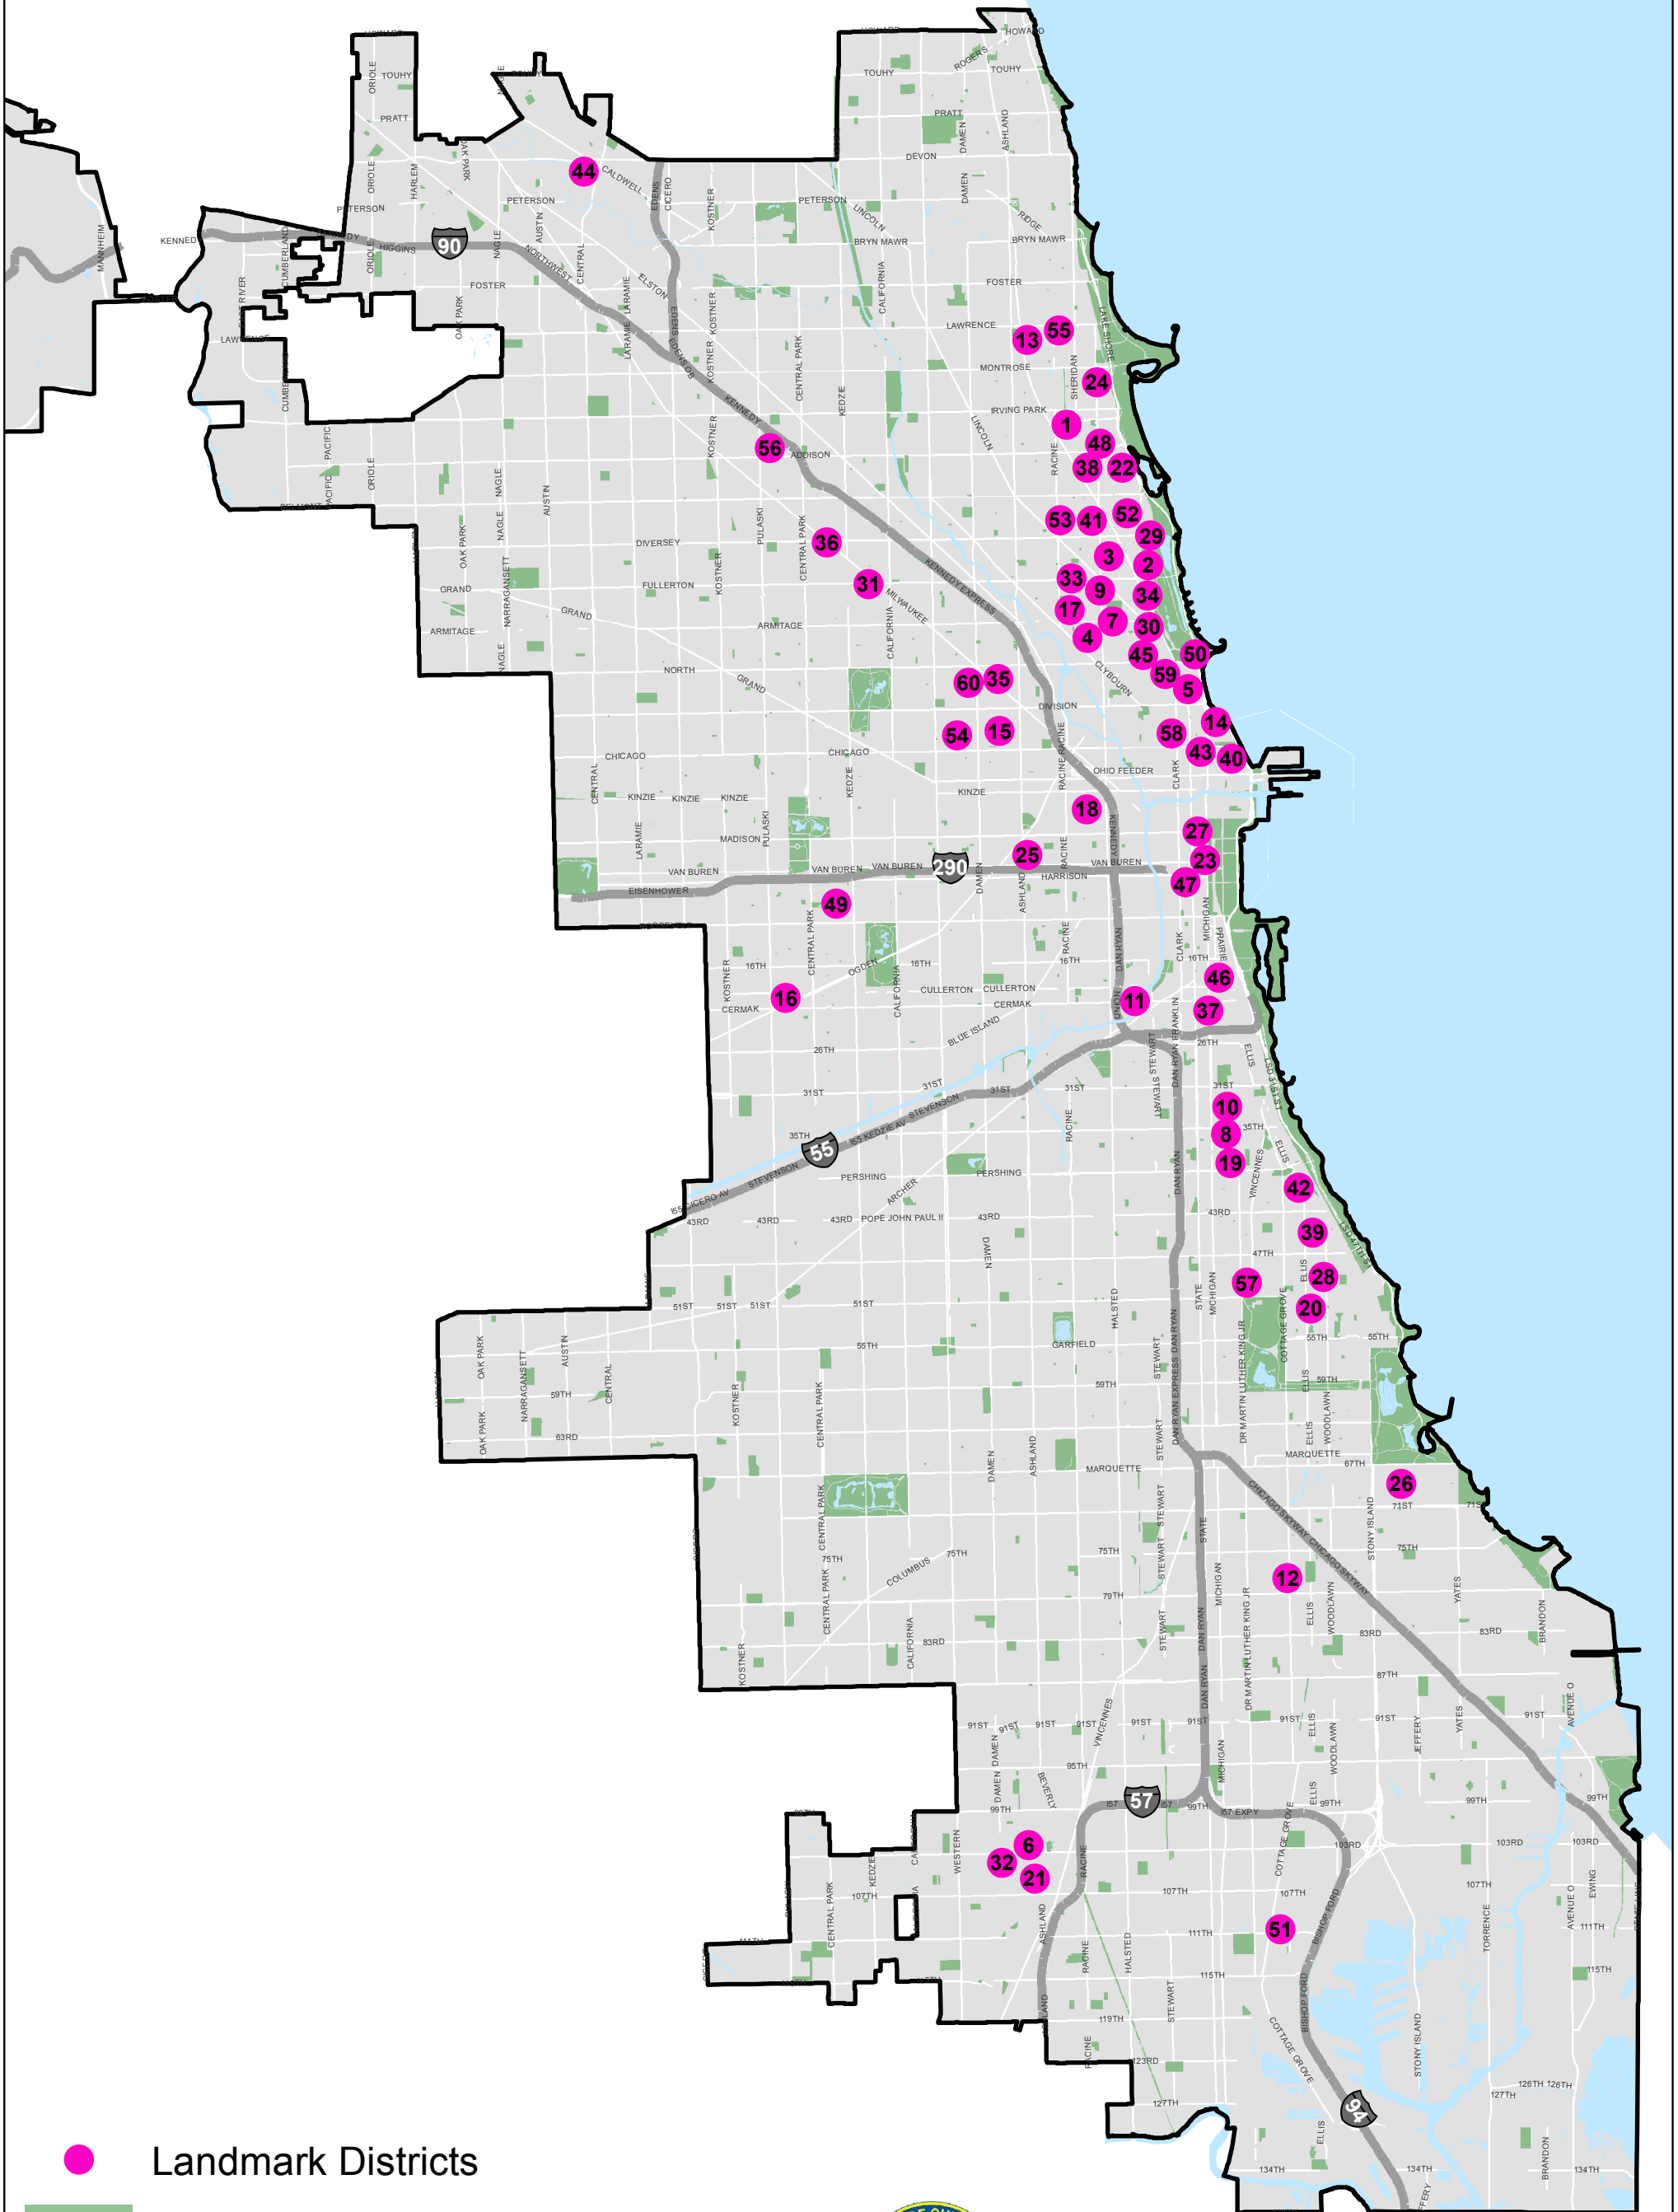

Citywide Historic Resources - Landmark Districts

DPD

CHICAGO DEPARTMENT OF
PLANNING & DEVELOPMENT
August, 2019

Map Key	District Name
1	Alta Vista Terrace District
2	Arlington & Roslyn Place District
3	Arlington-Deming District
4	Armitage-Halsted District
5	Astor Street District
6	Beverly/Morgan Park Railroad Stations District
7	Bissell Street District
8	Black Metropolis-Bronzeville District
9	Burling Row House District
10	Calumet-Giles-Prairie District
11	Cermak Road Bridge District
12	Chatham-Greater Grand Crossing Commercial District
13	Dover Street District
14	East Lake Shore Drive District
15	East Village District
16	Five Houses on Avers Avenue District
17	Fremont Row House District
18	Fulton-Randolph Market District
19	Giles-Calumet District
20	Greenwood Row House District
21	Walter Burley Griffin Place District
22	Hawthorne Place District
23	Historic Michigan Boulevard District
24	Hutchinson Street District
25	Jackson Boulevard Landmark District
26	Jackson Park Highlands District
27	Jewelers Row District
28	Kenwood District
29	Lakeview Avenue Row House District
30	Lincoln Ave Row House District
31	Logan Square Boulevards District
32	Longwood Drive District
33	McCormick Row House District
34	Mid-North District
35	Milwaukee Avenue District
36	Milwaukee-Diversey-Kimball District
37	Motor Row District
38	Newport Avenue District
39	North Kenwood Multiple Resource District
40	NWU Chicago Campus District
41	Oakdale Avenue District
42	Oakland Multiple Resource District
43	Old Chicago Water Tower District
44	Old Edgebrook District
45	Old Town Triangle District
46	Prairie Avenue Historic District
47	Printing House Row District
48	Rainbow Pylons and Legacy Walk
49	Sears, Roebuck and Co. District
50	Seven Houses on Lake Shore Drive District
51	South Pullman District
52	Surf-Pine Grove District
53	Terra Cotta Row District
54	Ukrainian Village District
55	Uptown Square District
56	Villa District
57	Washington Park Court District
58	Washington Square District
59	West Burton Place District
60	Wicker Park District