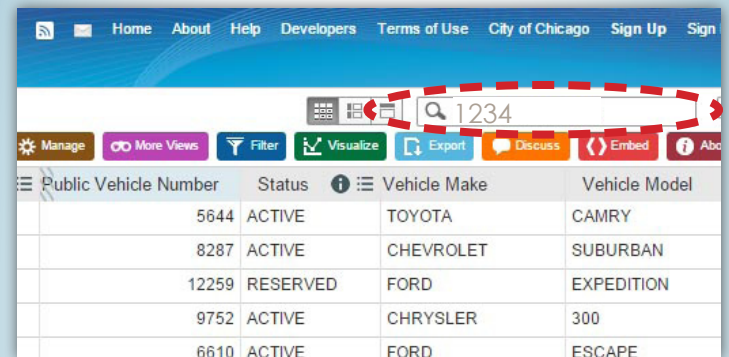

3] Review the search result(s) to find your specific query.

4] The following instructions are for specific “Filters By” (default filter properties changed for filter results sought):

a. **Taxis Only:** Go to the Data Portal home page at **data.cityofchicago.org**, type “public passenger taxis” in the search box, and then select “**Public Passenger Vehicle Licenses - Taxis Only**” in the results.