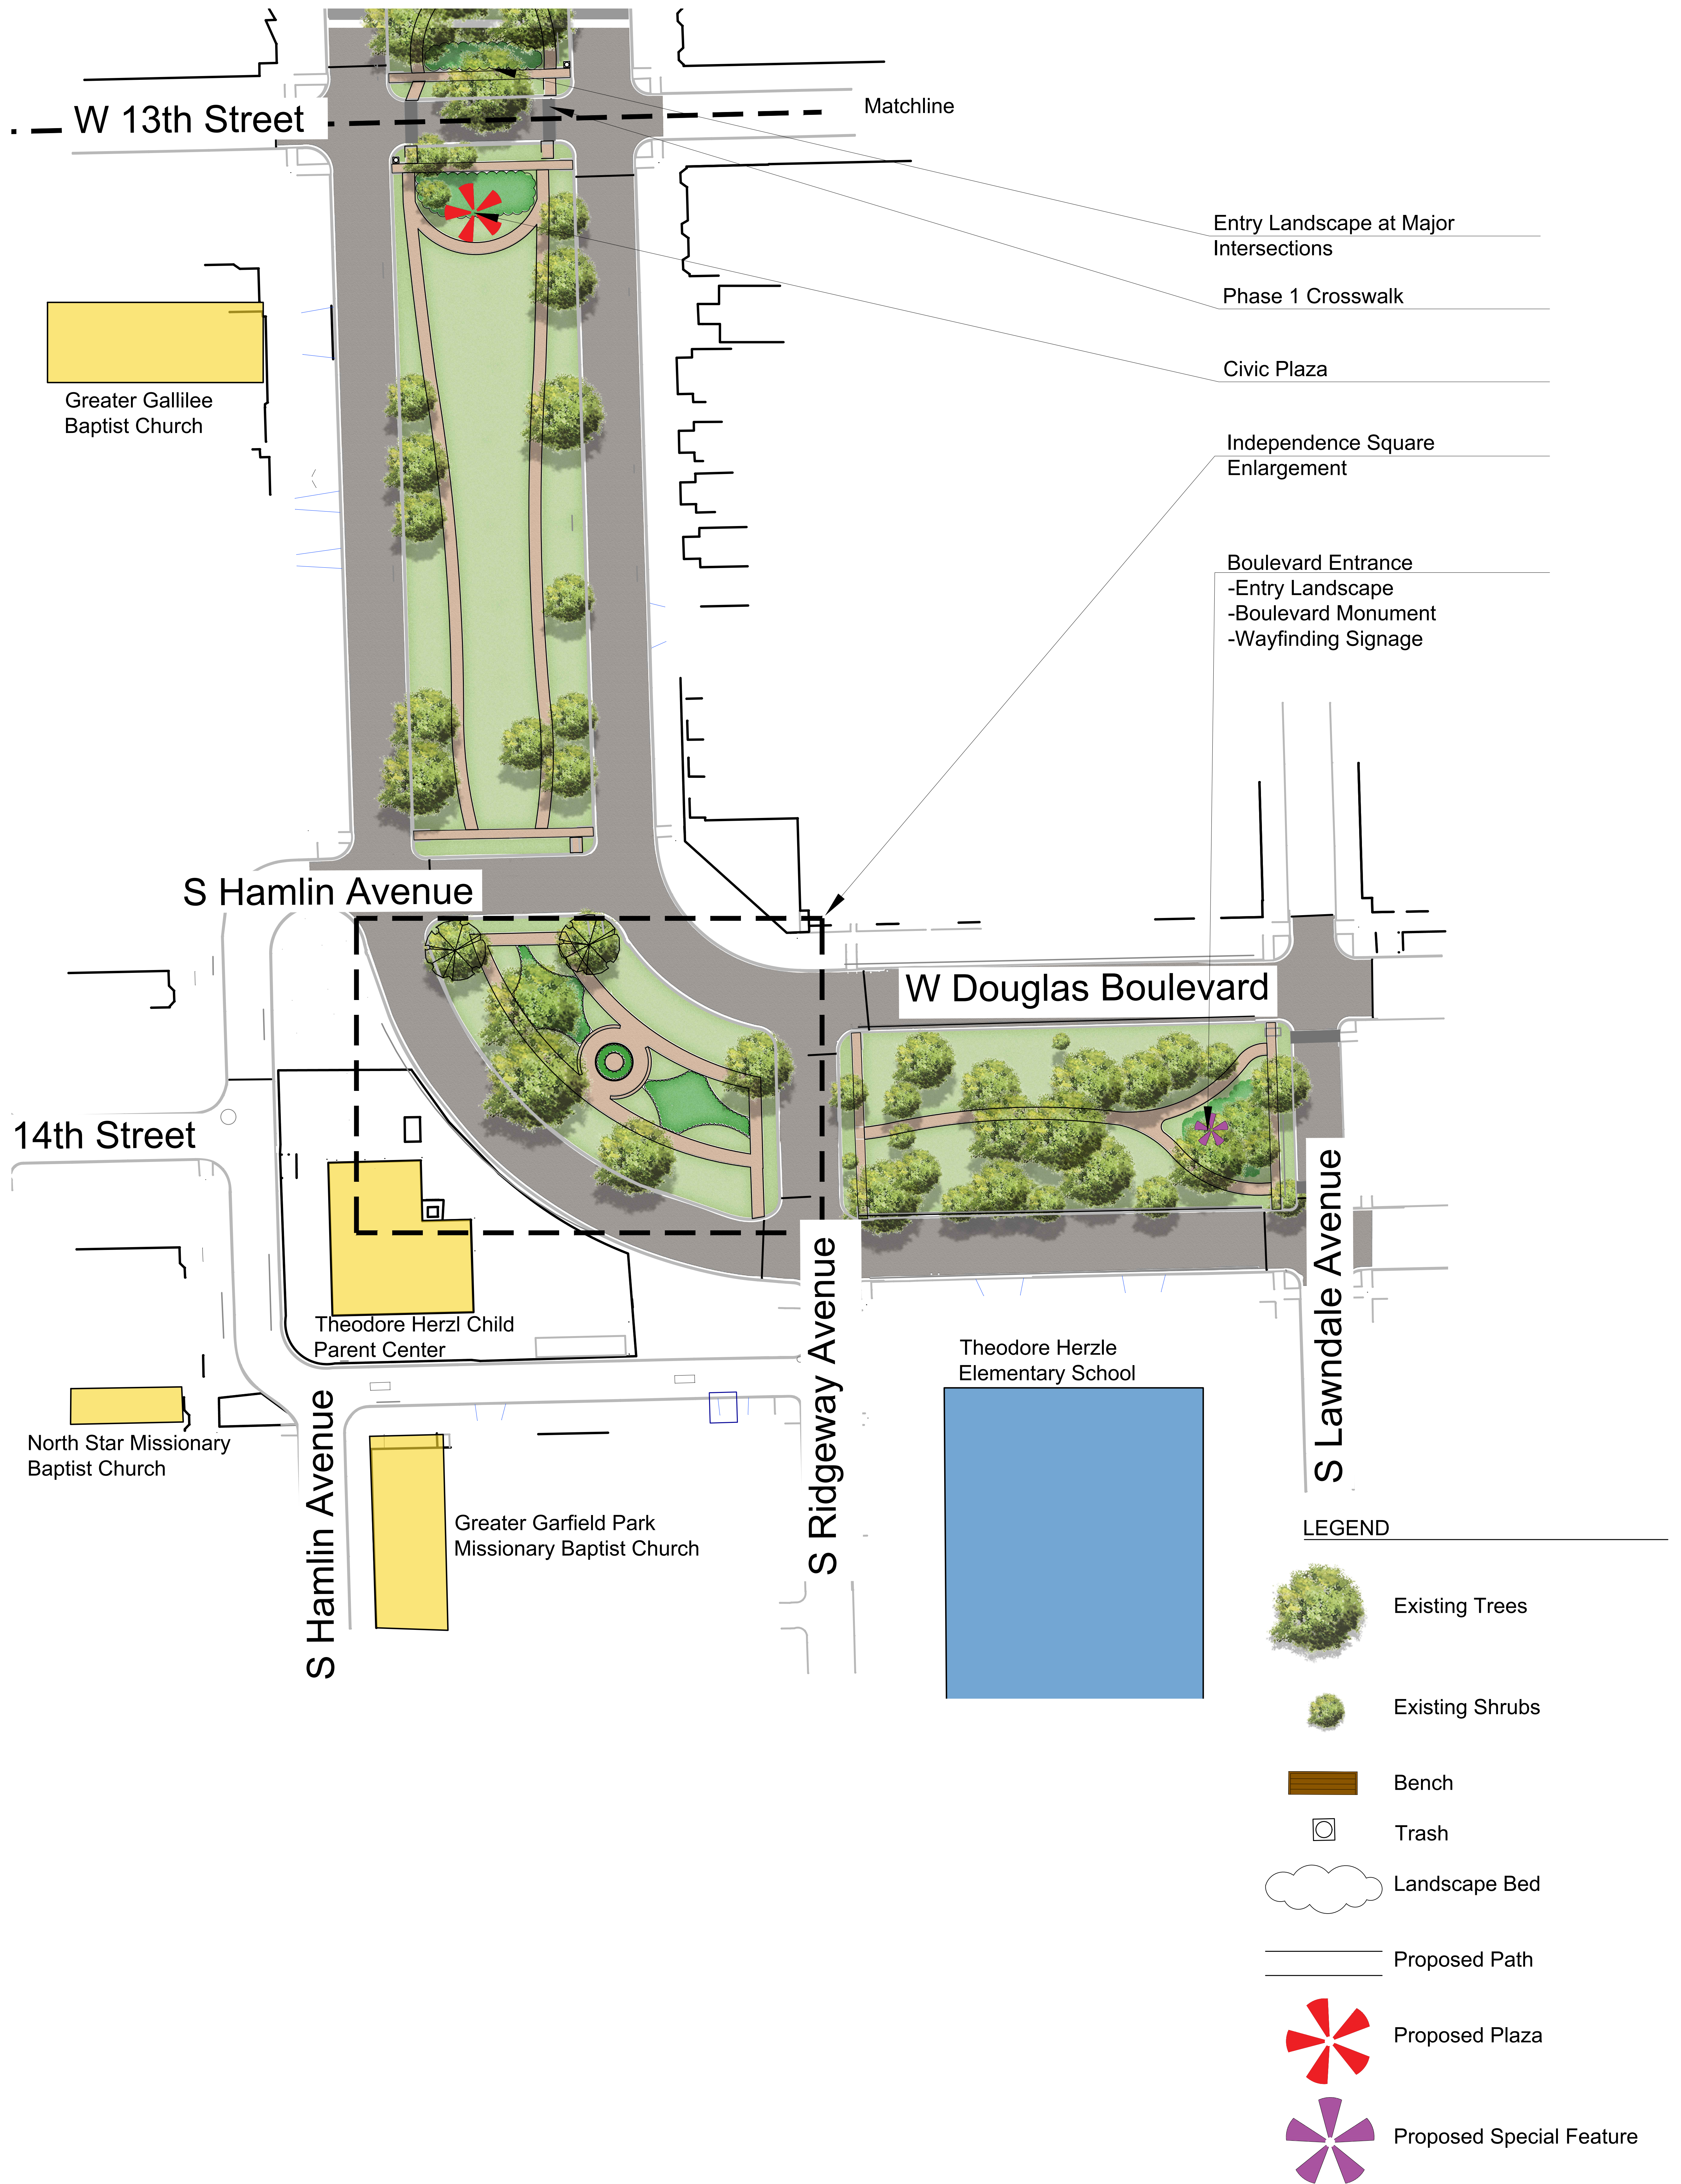

LEGEND

-  Existing Trees
-  Existing Shrubs
-  Bench
-  Trash
-  Landscape Bed
-  Proposed Path
-  Proposed Plaza
-  Proposed Special Feature

- Cross Walks Under Review

Crosswalks Under Review

Ornamental Landscape,
Both Sides

Seat wall

Landscape Bed at Base
of Statue

Lawn

Lawn

Theodore Herzl Child Parent Center

LEGEND

Existing Trees

Proposed Trees

Bench

Landscape Bed

Proposed Path