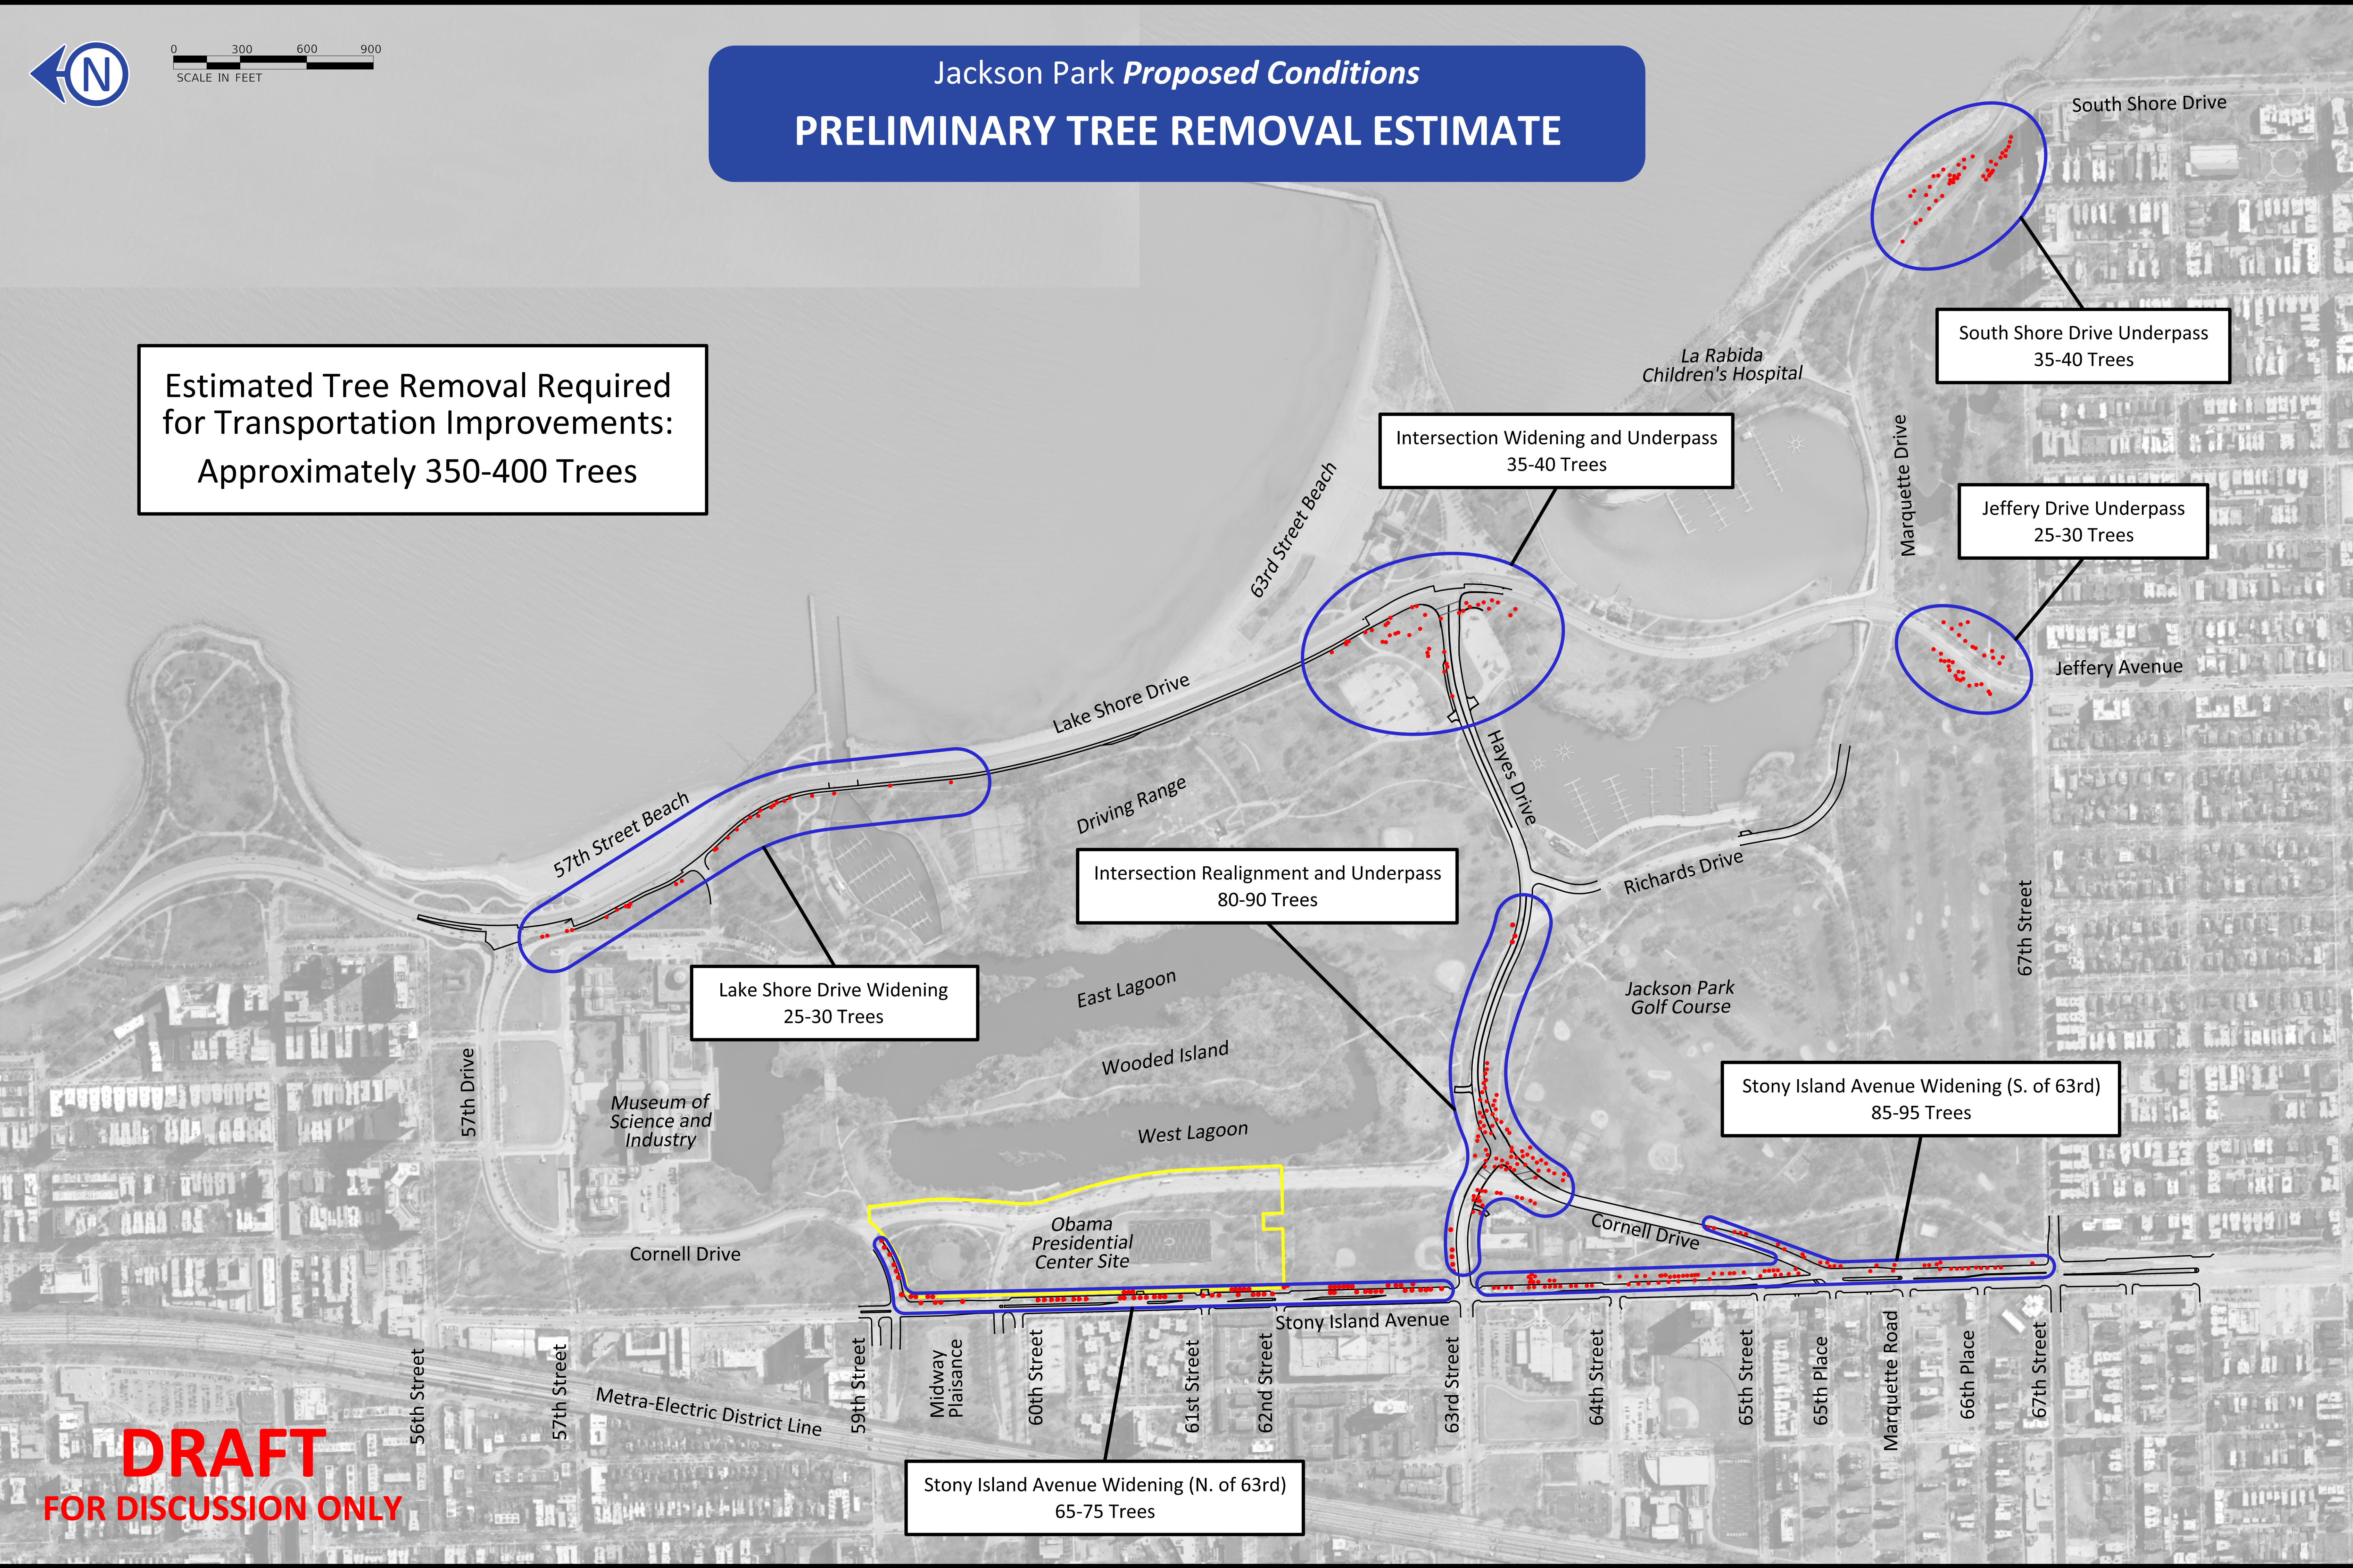

Jackson Park *Proposed Conditions* PRELIMINARY TREE REMOVAL ESTIMATE

Estimated Tree Removal Required
for Transportation Improvements:
Approximately 350-400 Trees

DRAFT
FOR DISCUSSION ONLY