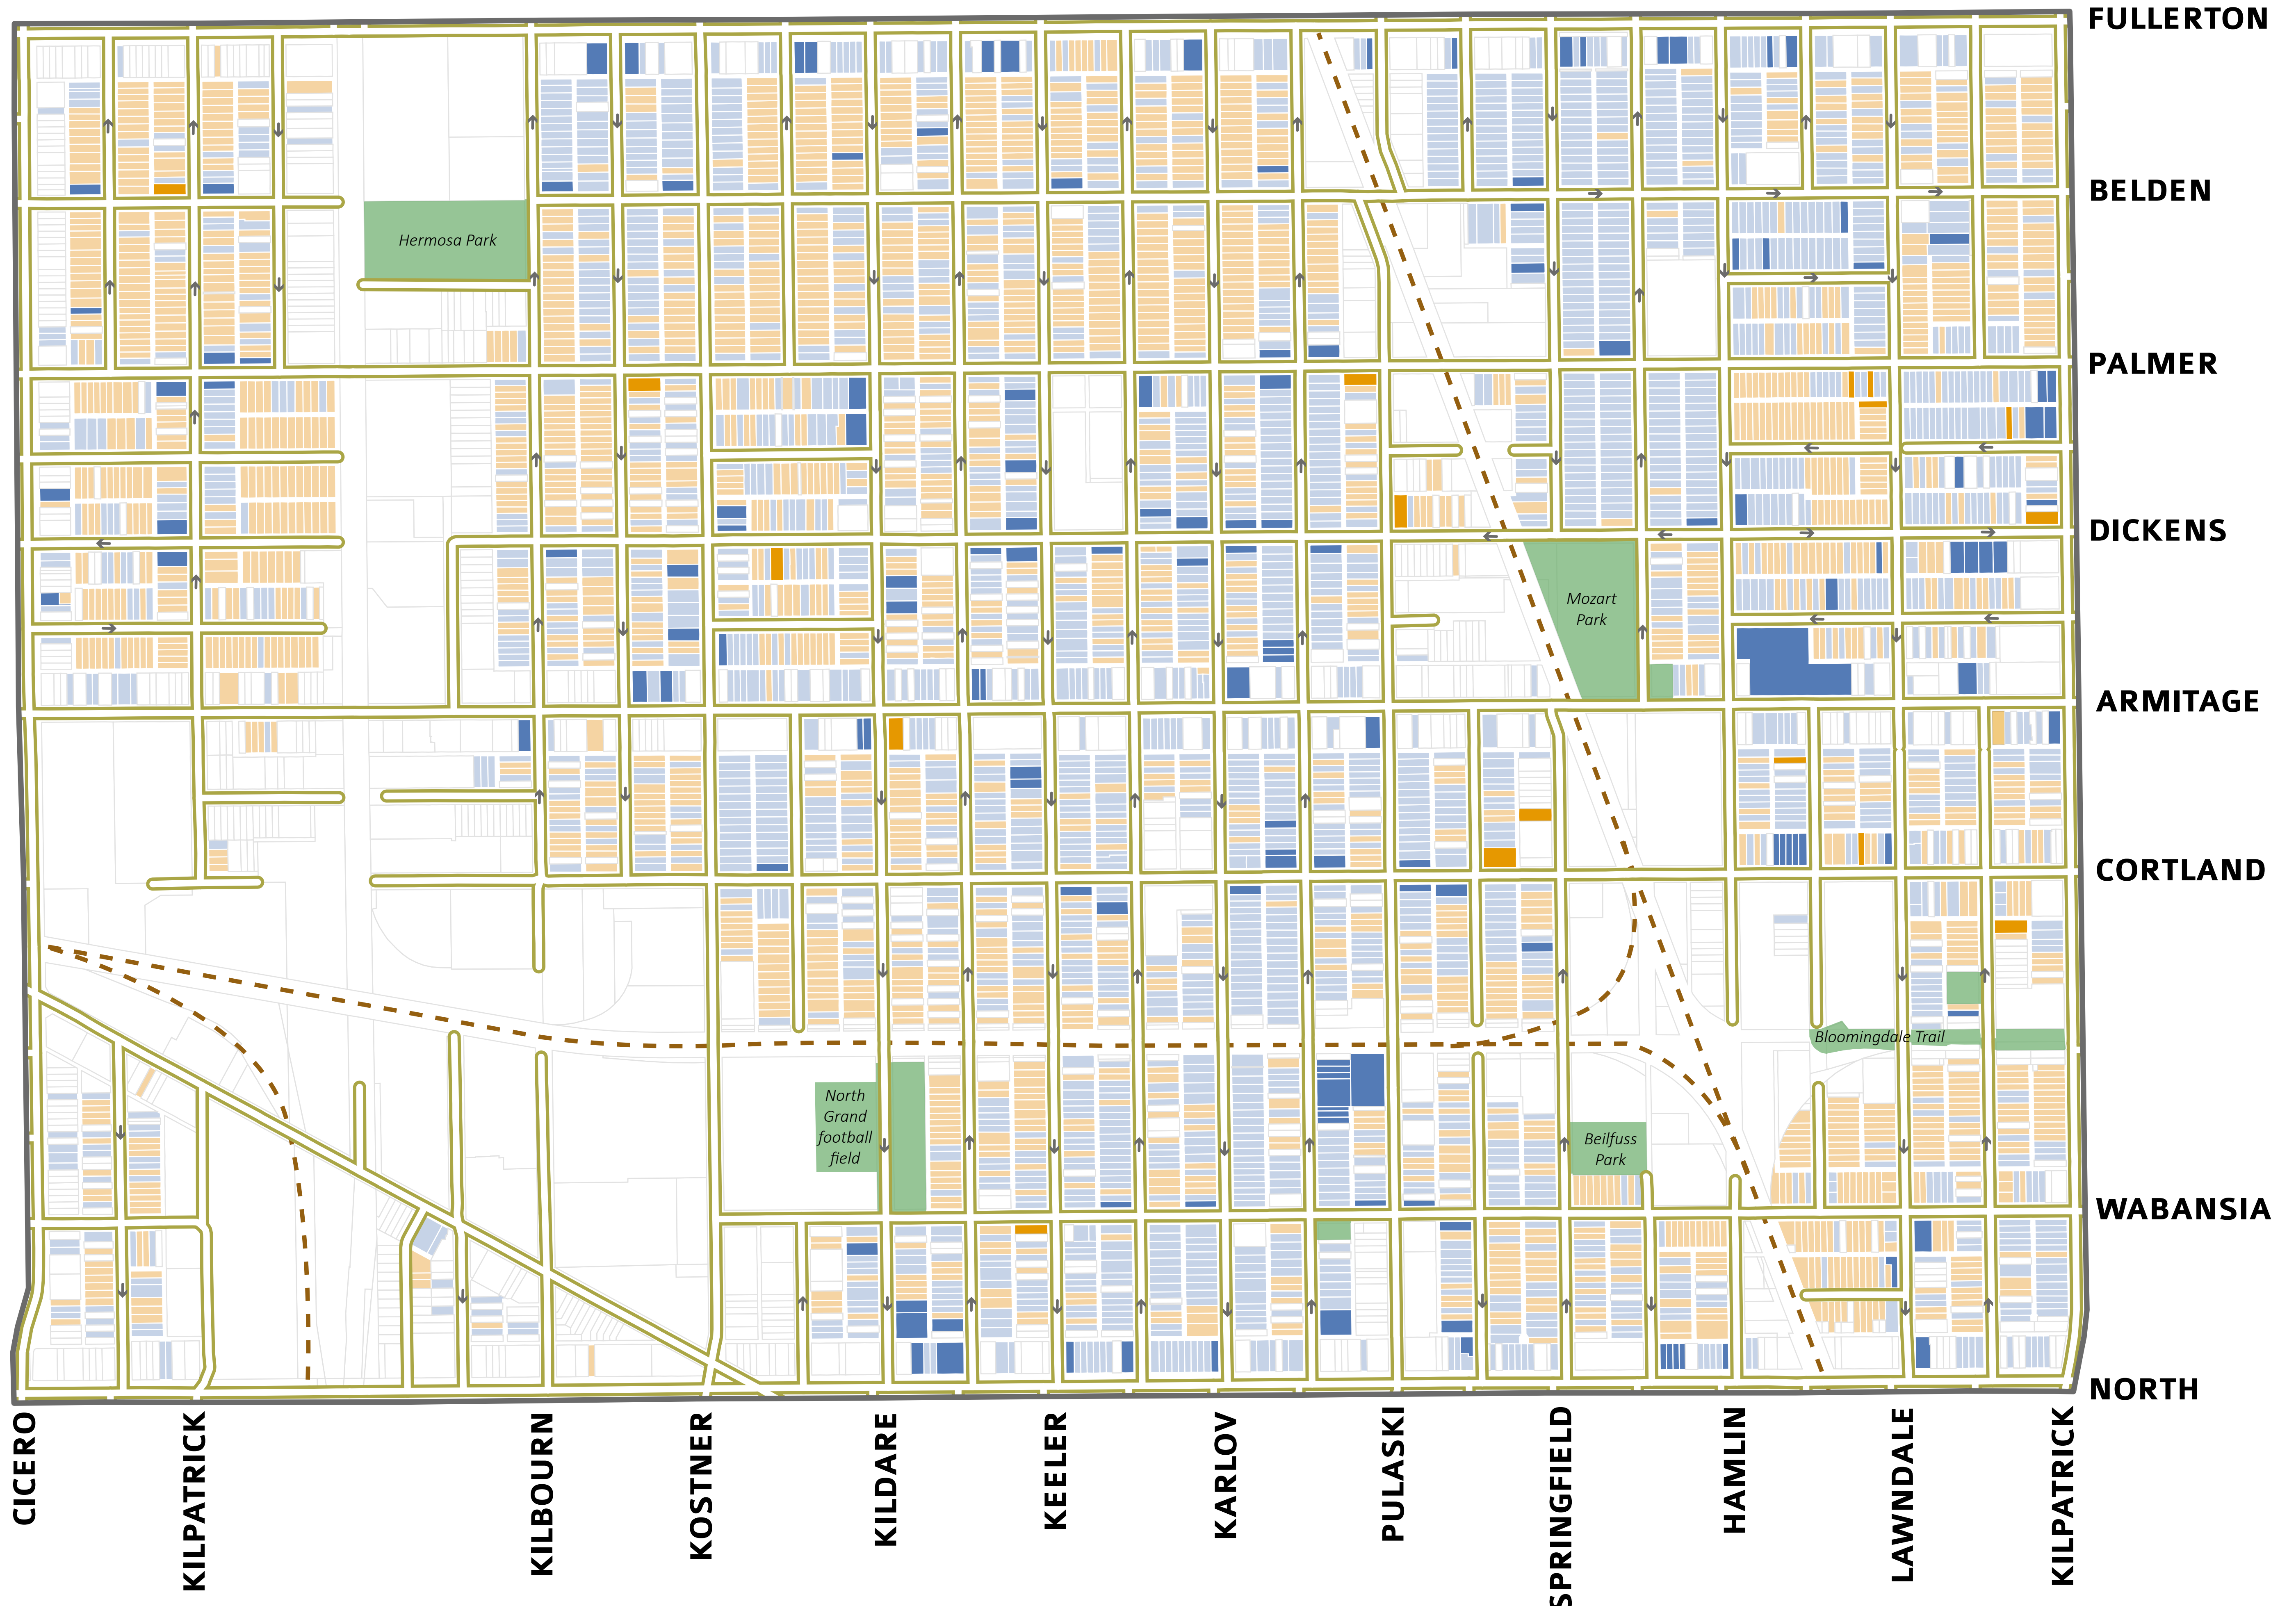

# Hermosa MMRP Target Area

- Parcel Type
- Single Family
  - Condominium
  - 2 to 4 Unit Bldg
  - 5+ Unit Bldg
  - Non-residential
  - Park

SOURCES: IHS CALCULATIONS OF DATA FROM THE COOK COUNTY ASSESSOR, CITY OF CHICAGO DATA PORTAL