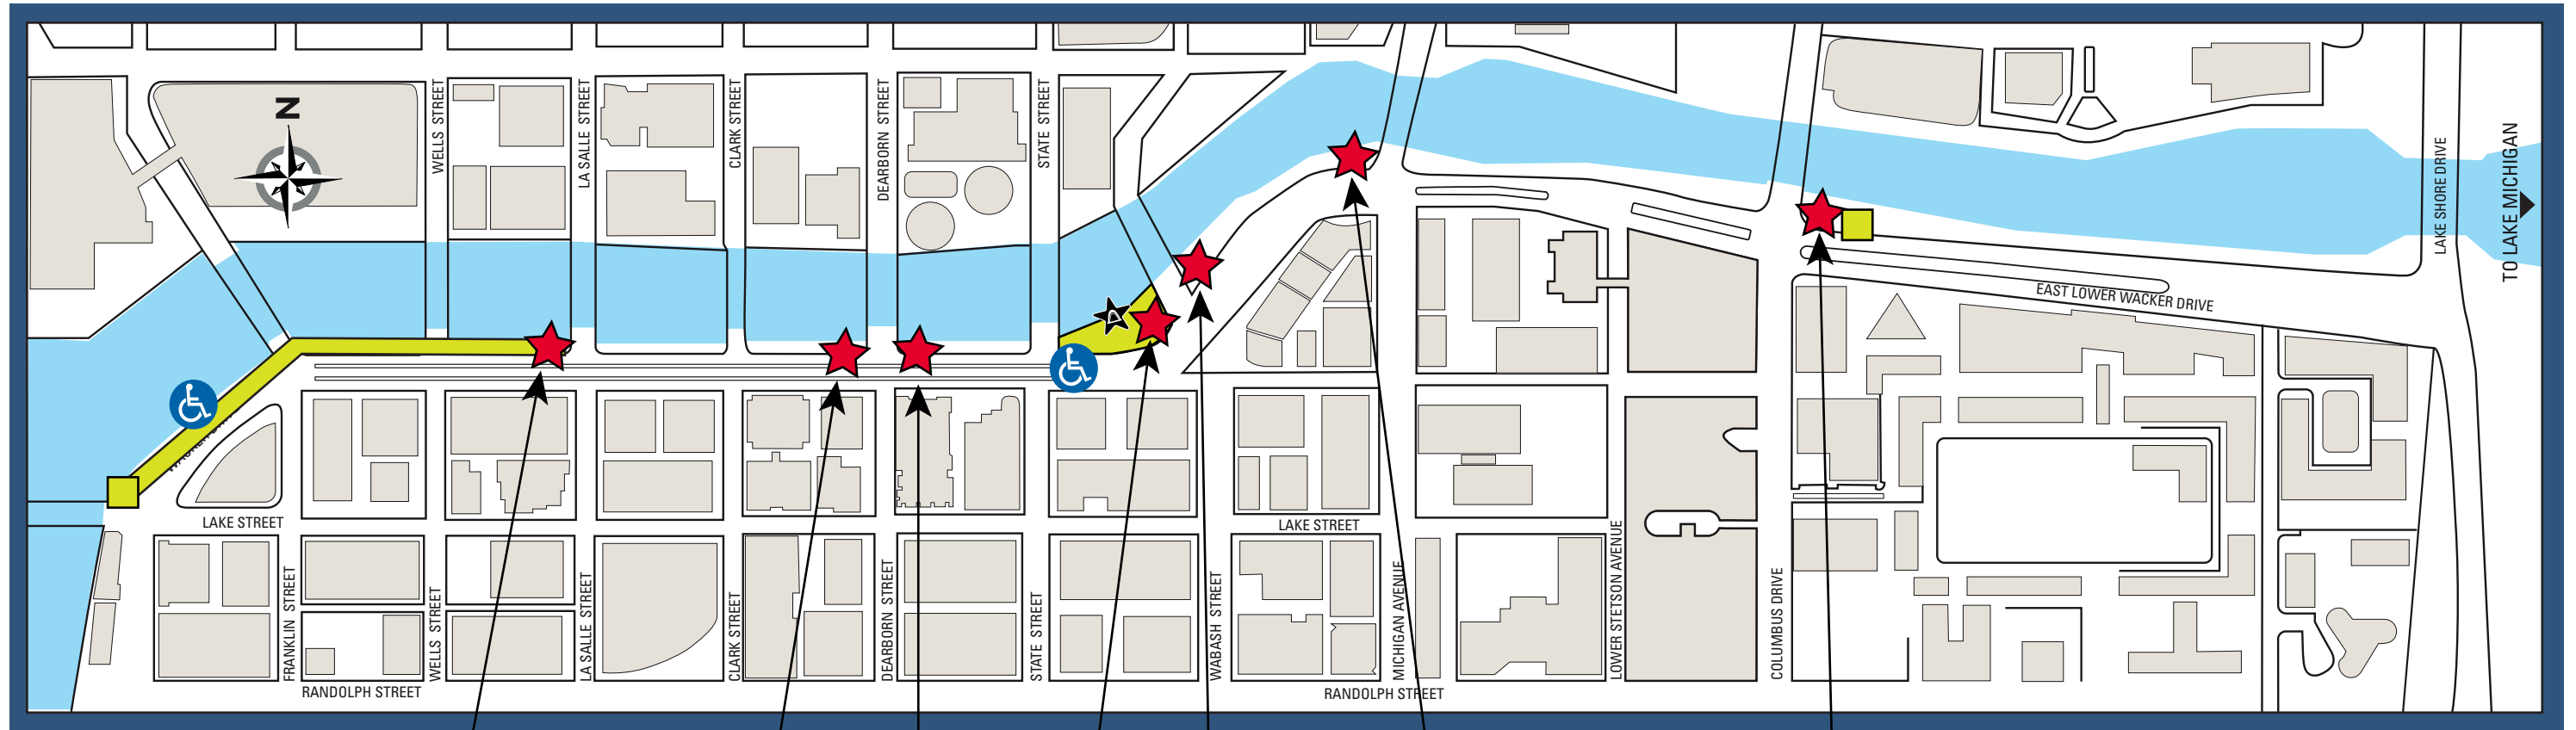

CHICAGO RIVERWALK

11AM-9PM

KEY

 Passive Recreation Area

 Vendor Entrance

ADA access arrangements can be made with the Riverwalk Vendor directly.

Sweet Home Gelato & Electric Boat Co.

Tiny Tapp & Cafe

City Winery

**Chicago
Brewhouse**

OBriens

**Beat Kitchen &
Community Marketplace**

**The Northman, Island Party Hut
& Urban Kayaks**