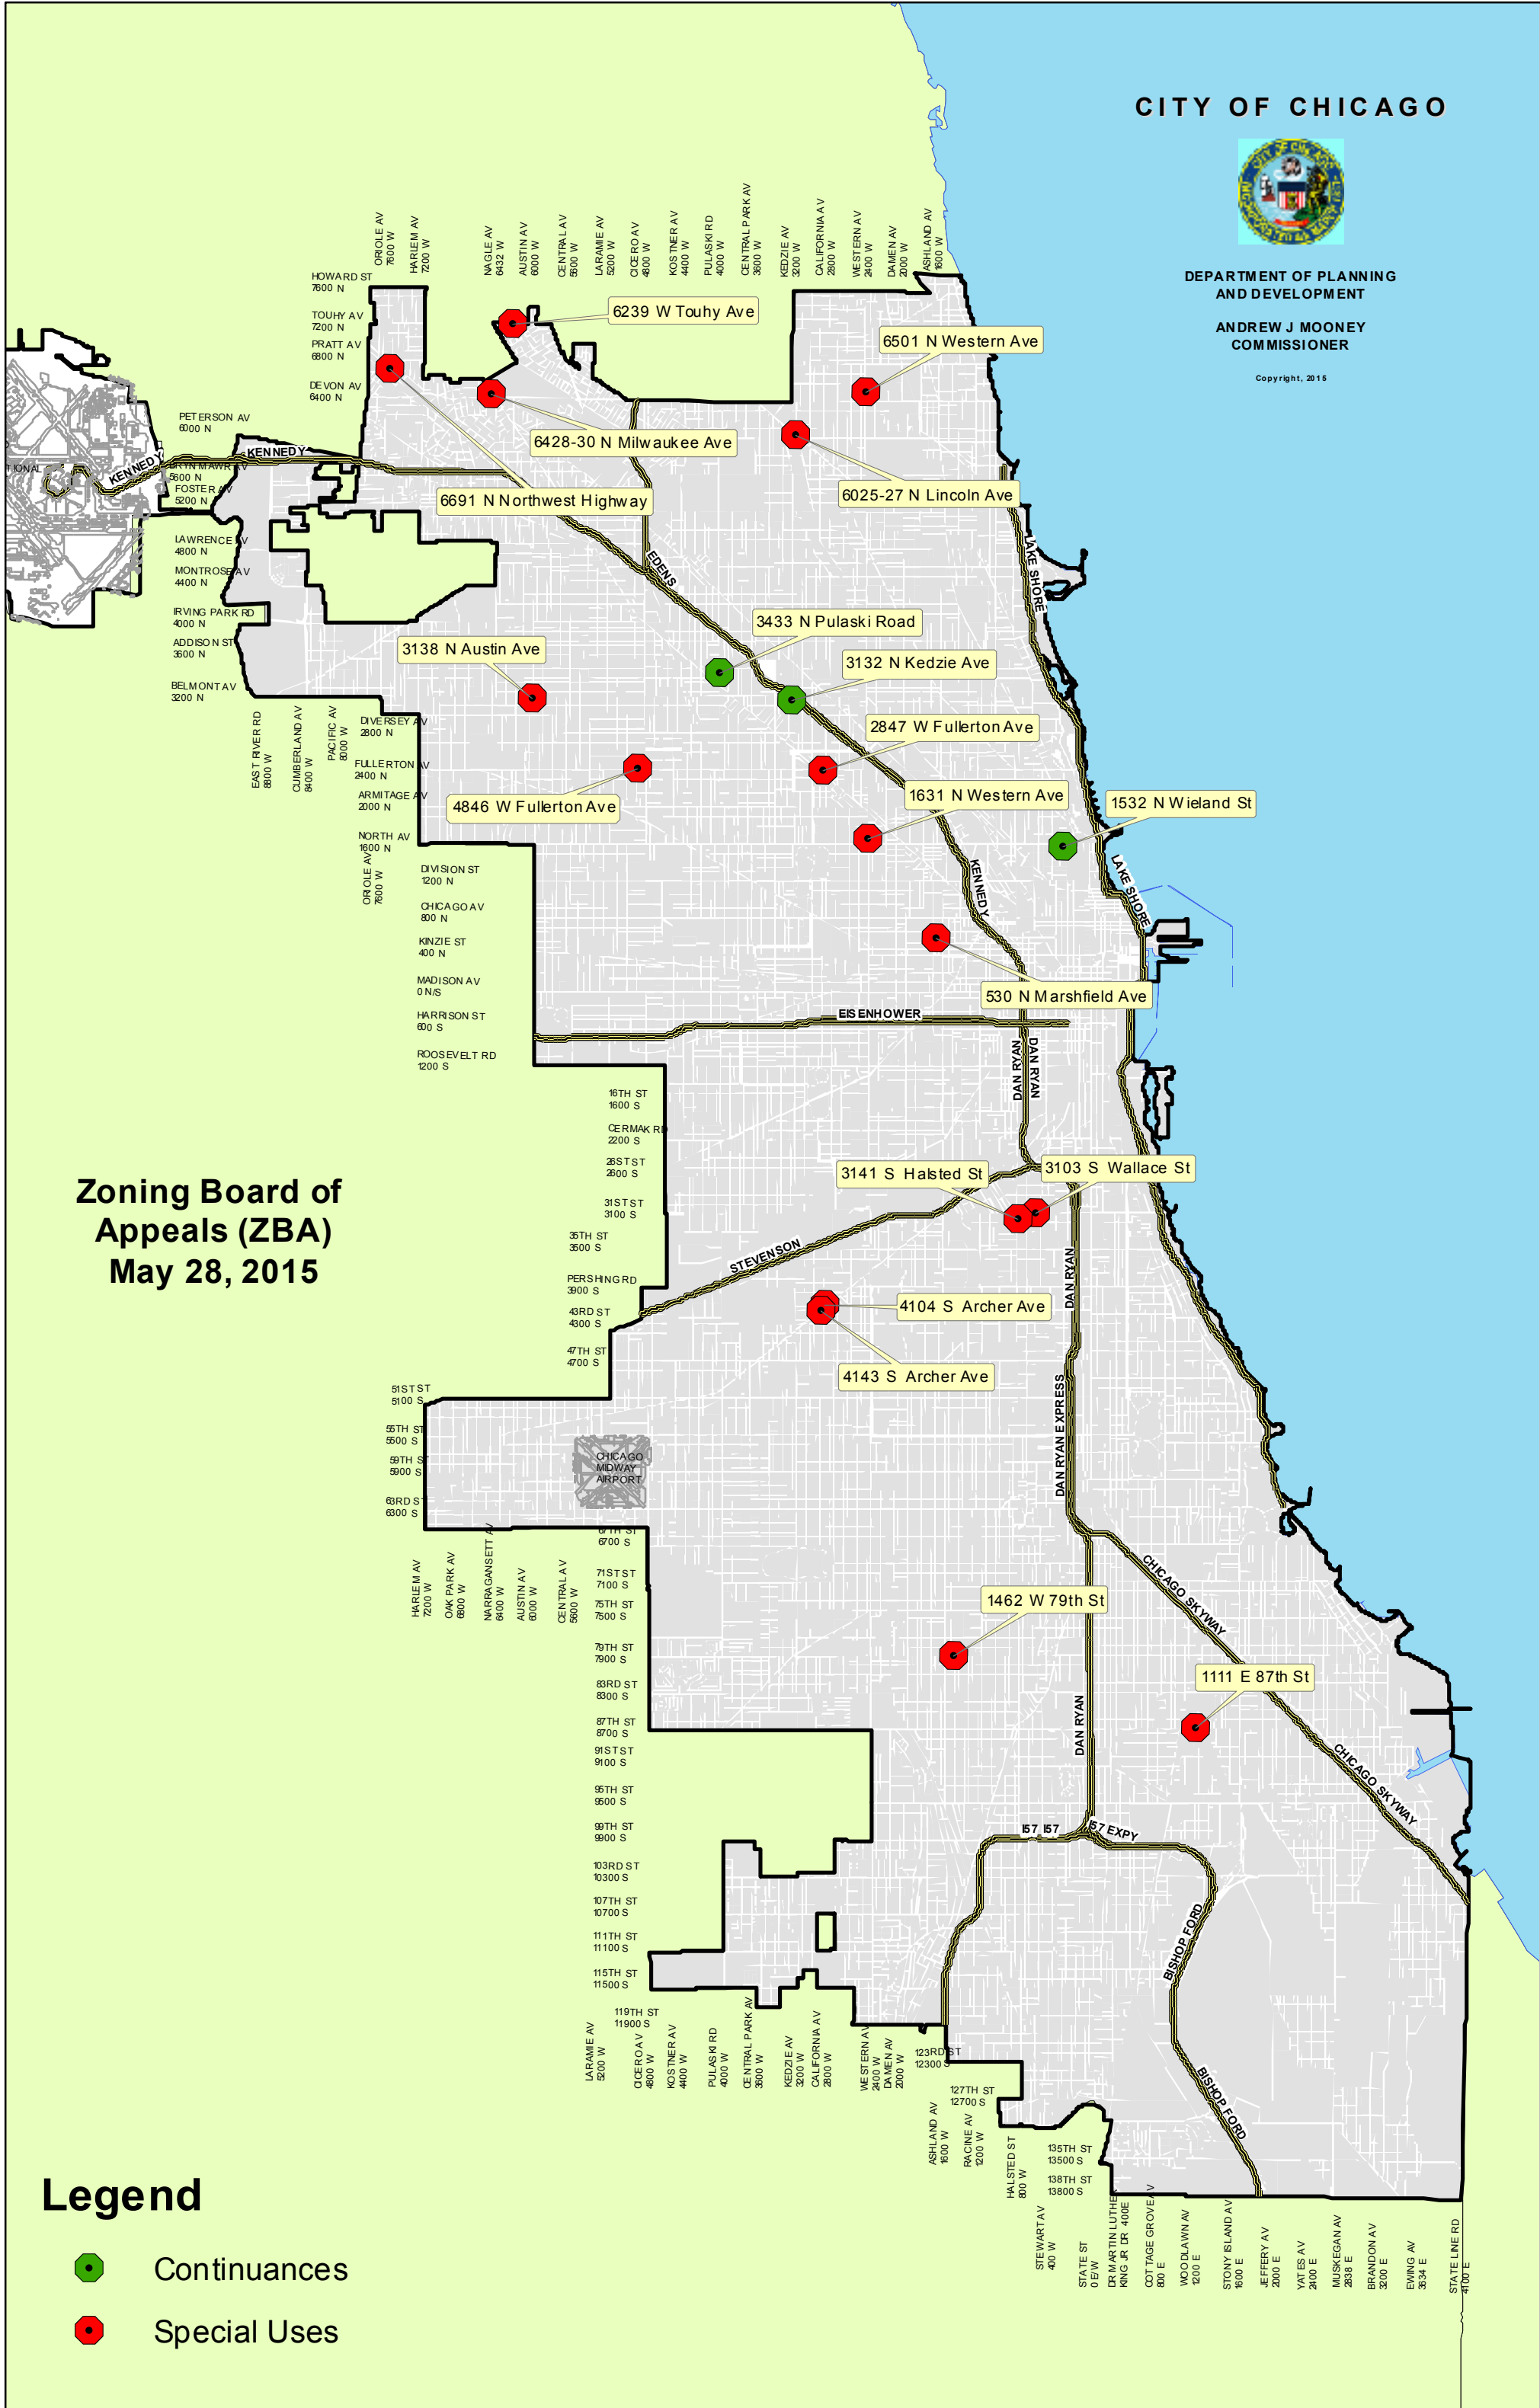

DEPARTMENT OF PLANNING AND DEVELOPMENT

ANDREW J. MOONEY
COMMISSIONER

Copyright, 2015

**Zoning Board of Appeals (ZBA)
May 28, 2015**

- 6239 W Touhy Ave
- 6501 N Western Ave
- 6428-30 N Milwaukee Ave
- 6691 N Northwest Highway
- 6025-27 N Lincoln Ave
- 3138 N Austin Ave
- 3433 N Pulaski Road
- 3132 N Kedzie Ave
- 2847 W Fullerton Ave
- 4846 W Fullerton Ave
- 1631 N Western Ave
- 1532 N Wieland St
- 530 N Marshfield Ave
- 3141 S Halsted St
- 3103 S Wallace St
- 4104 S Archer Ave
- 4143 S Archer Ave
- 1462 W 79th St
- 1111 E 87th St

Legend

- Continuances
- Special Uses