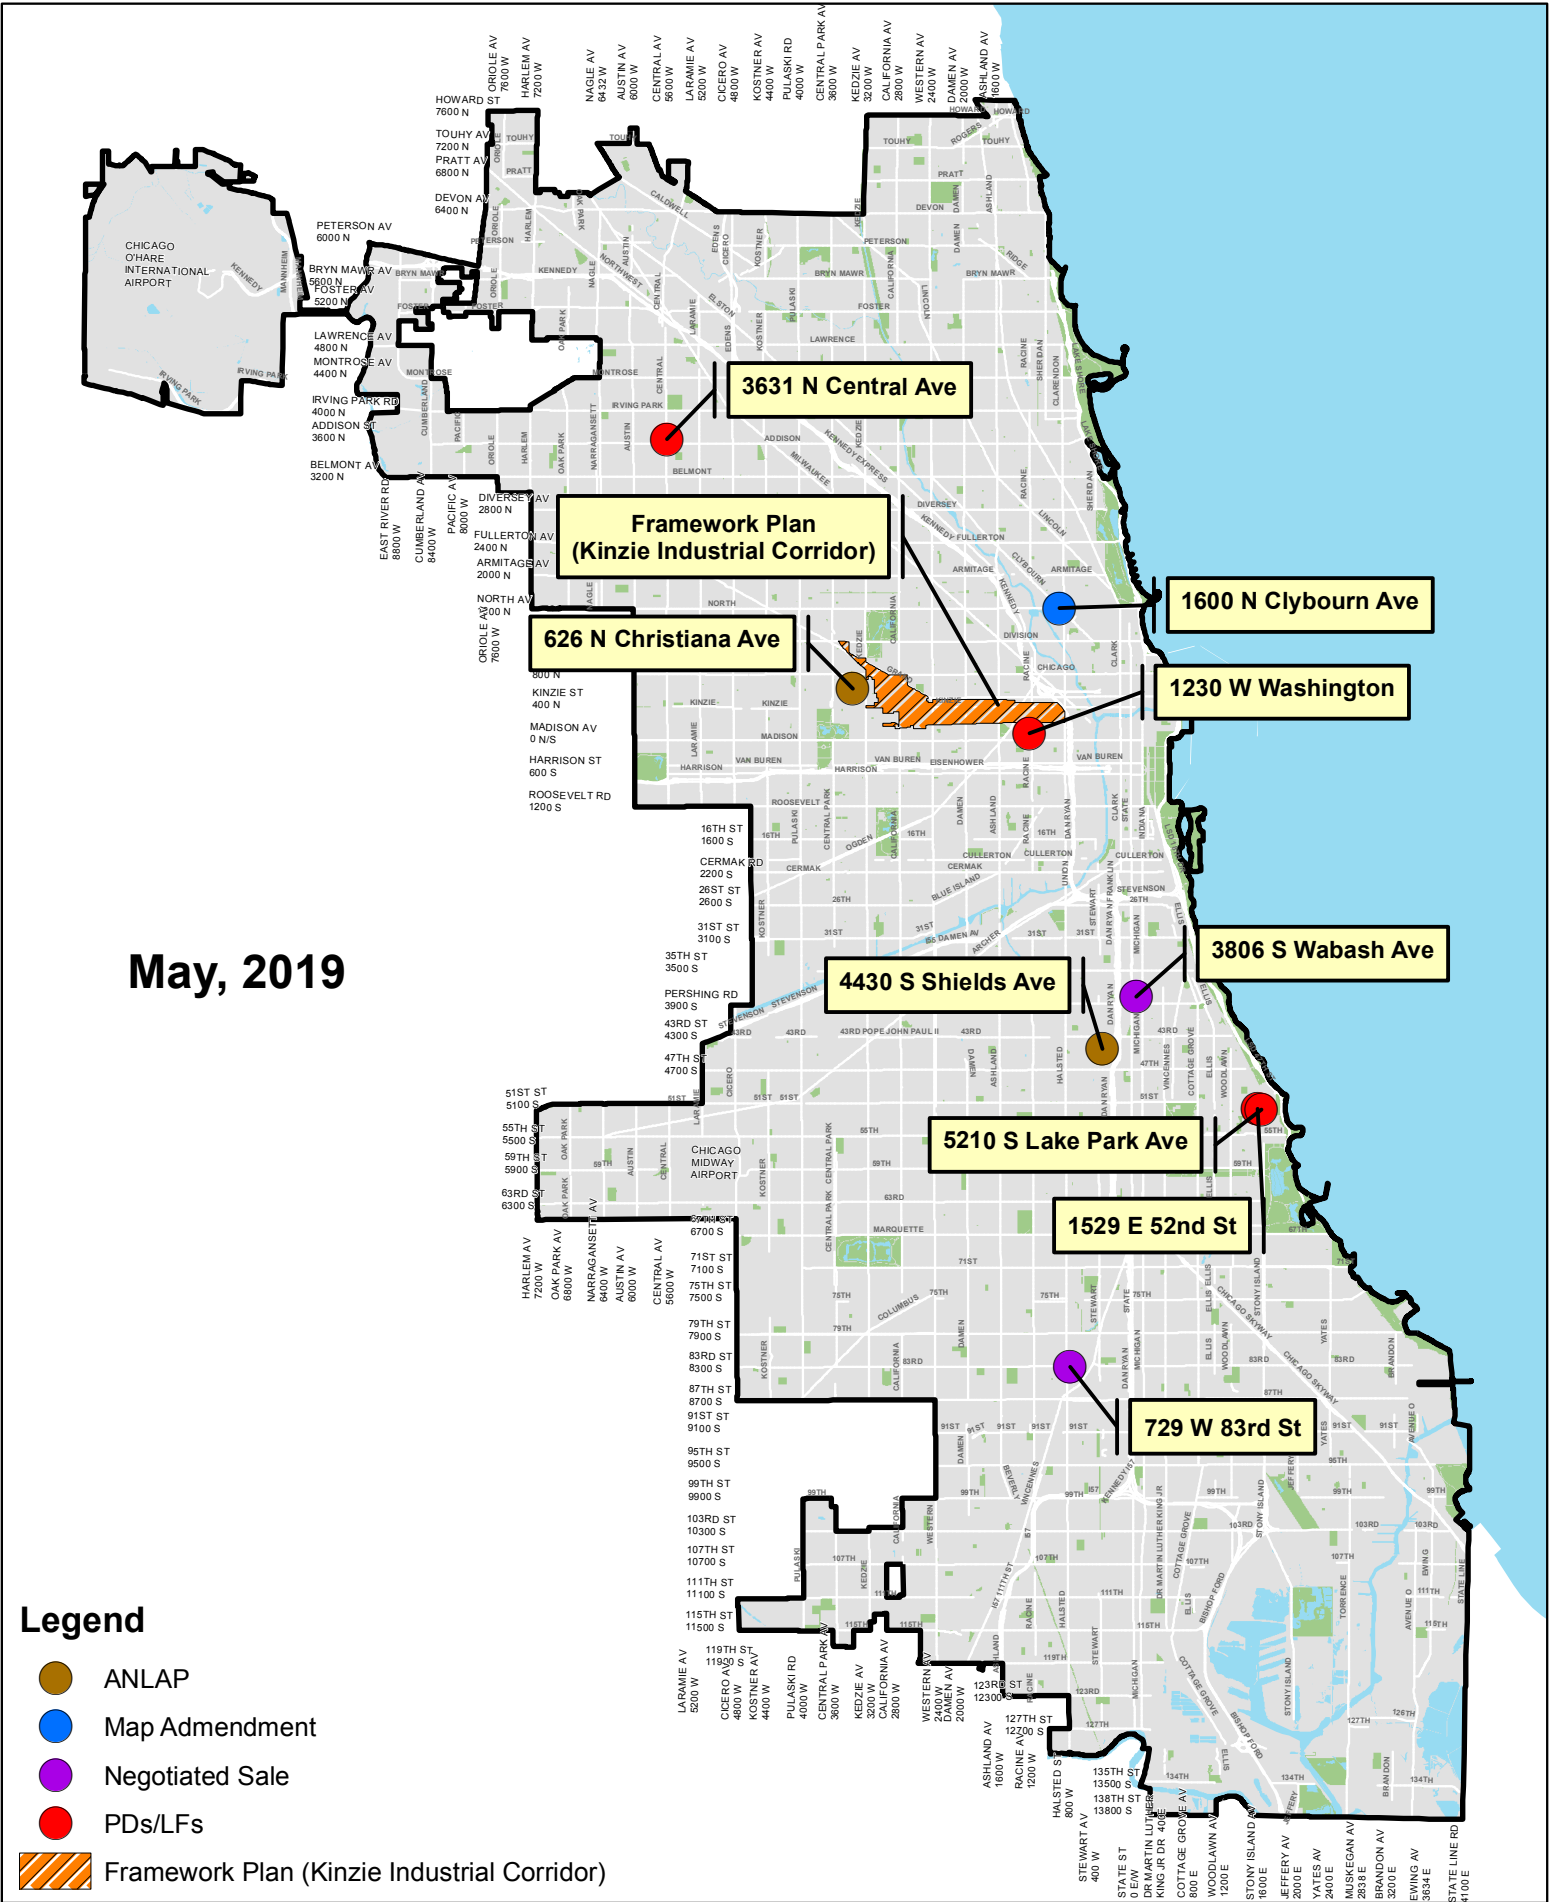

Chicago Plan Commission

DEPARTMENT OF PLANNING AND DEVELOPMENT
 DAVID L. REIFMAN
 COMMISSIONER
 Work Product
 Copyright, 2019, City of Chicago

May, 2019

Legend

- ANLAP
- Map Admendment
- Negotiated Sale
- PDs/LFs
- Framework Plan (Kinzie Industrial Corridor)