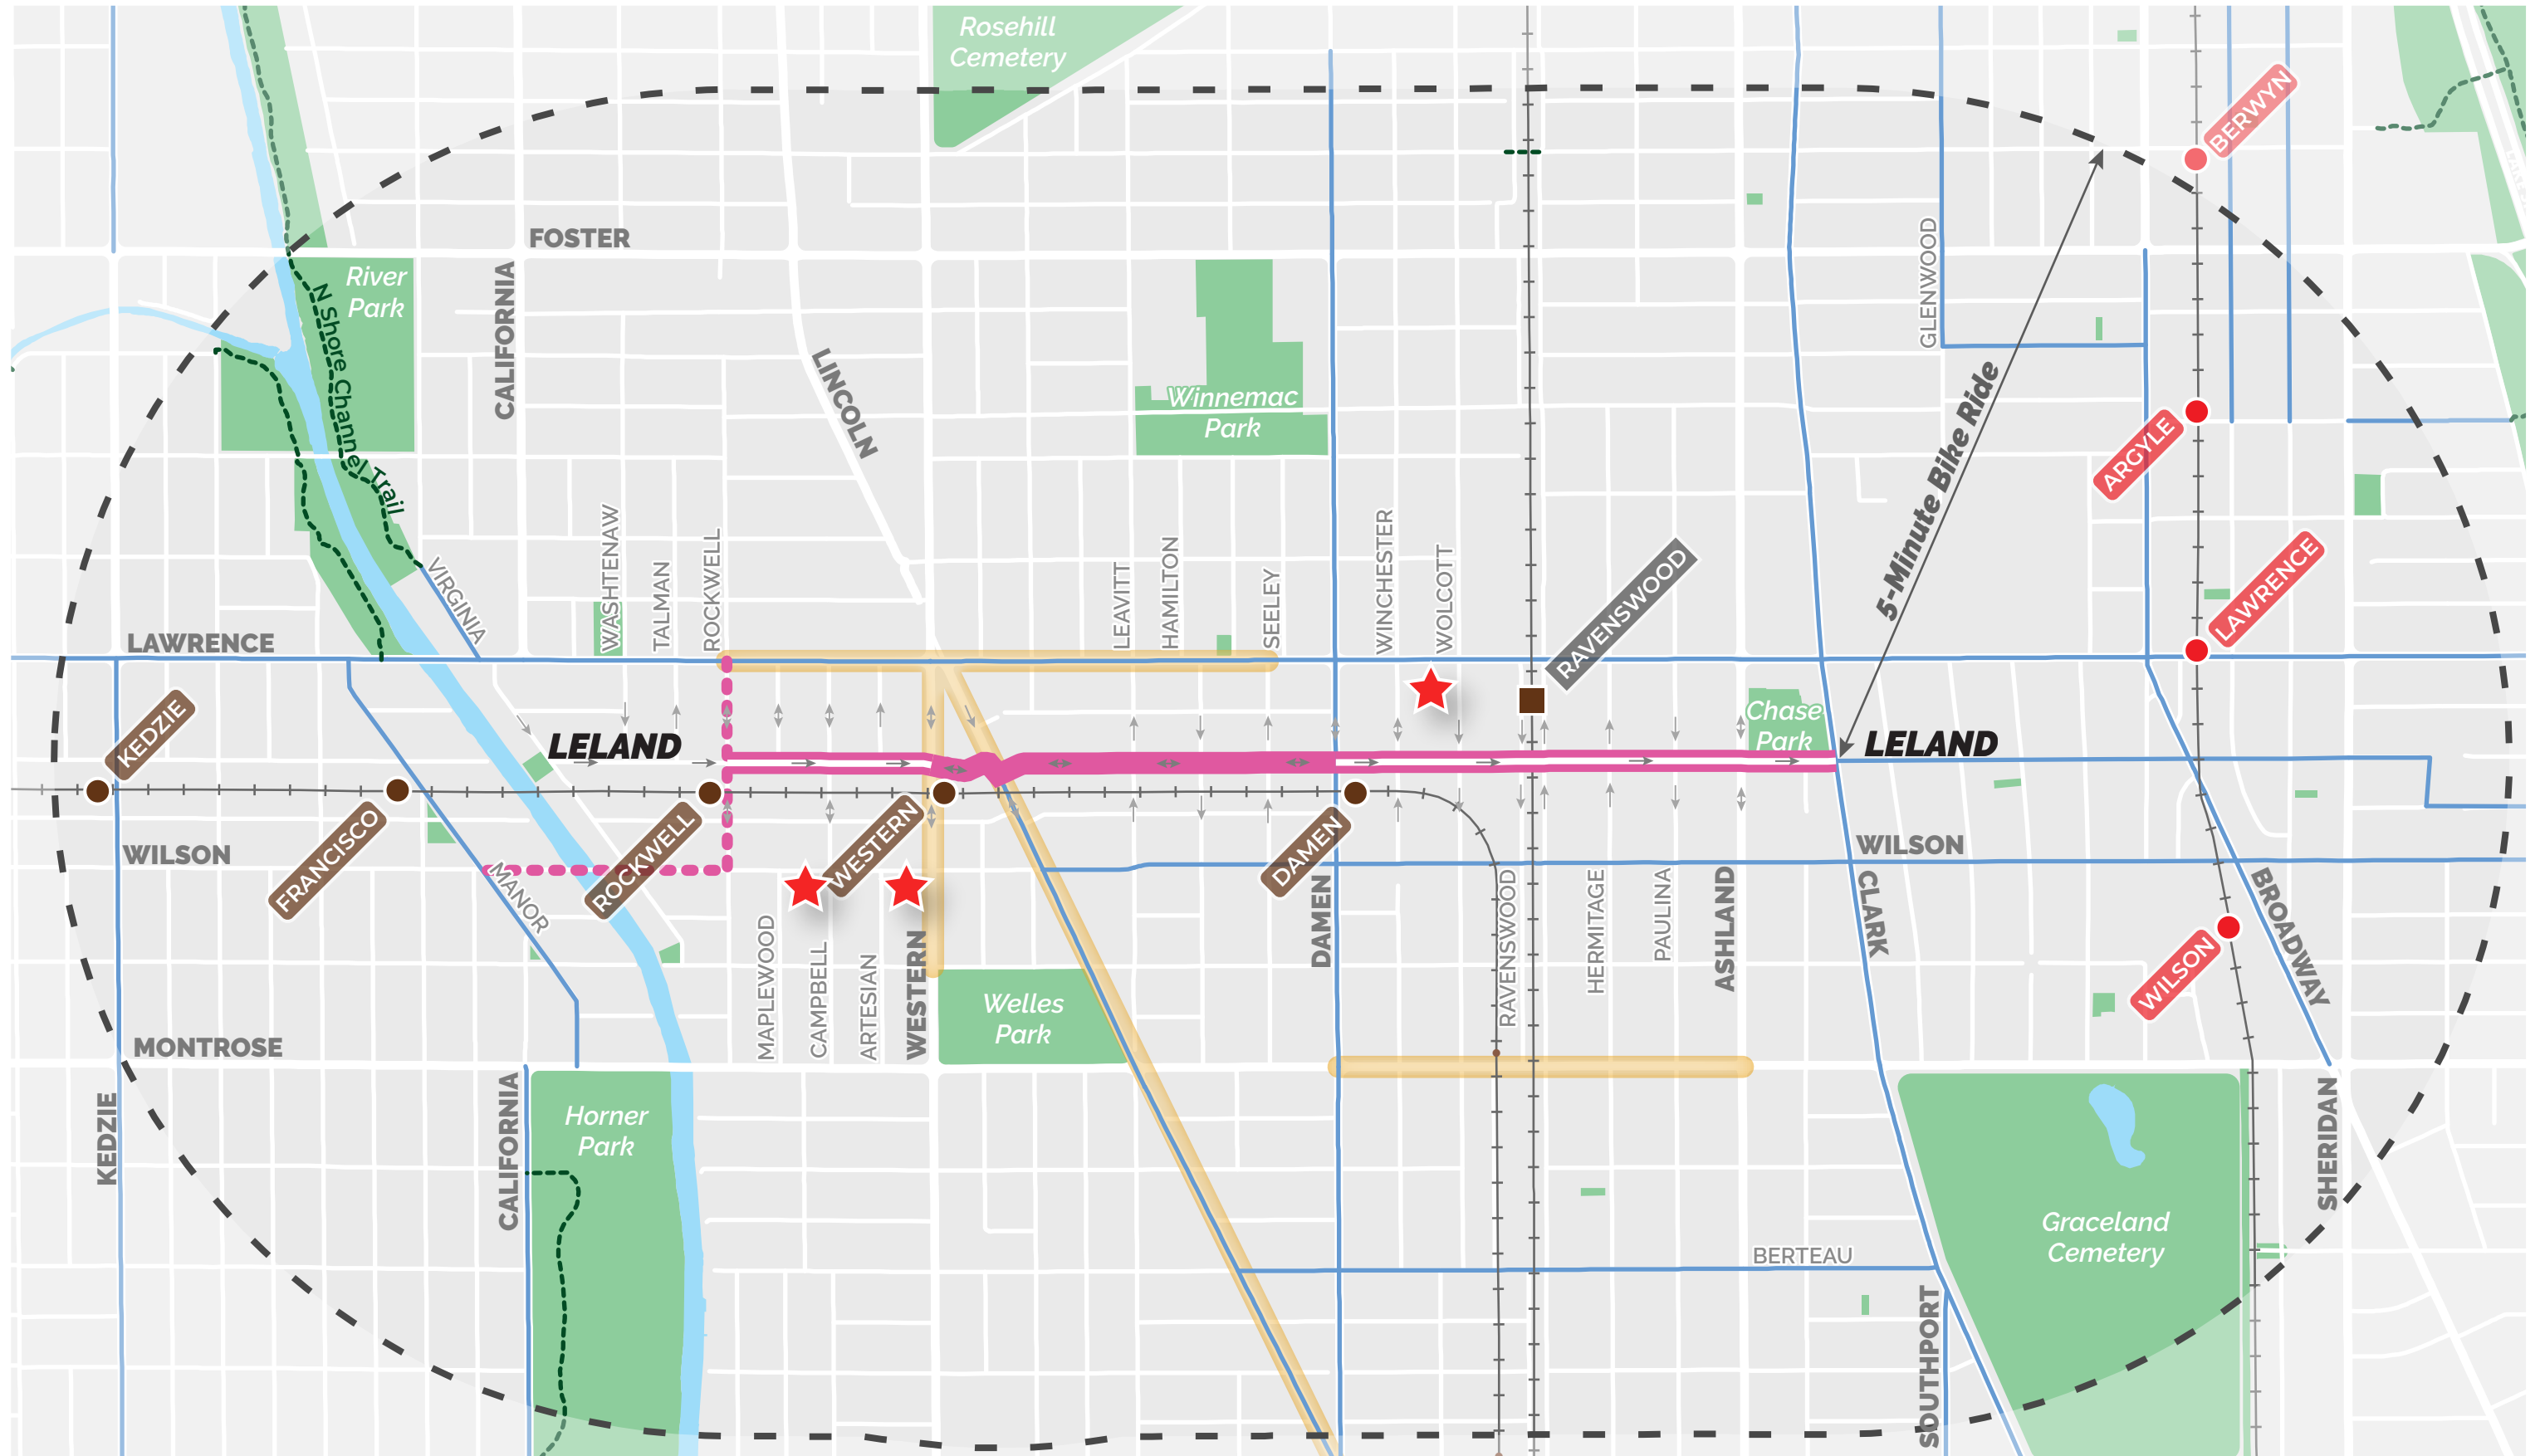

LELAND AVENUE GREENWAY EXTENSION: Rockwell to Clark

Taskforce Meeting

40th Ward - Alderman O'Connor

47th Ward - Alderman Pawar

LEGEND

- Proposed Routing
- Contraflow Lane
- Existing Bike Facility
- Commercial Corridor
- School