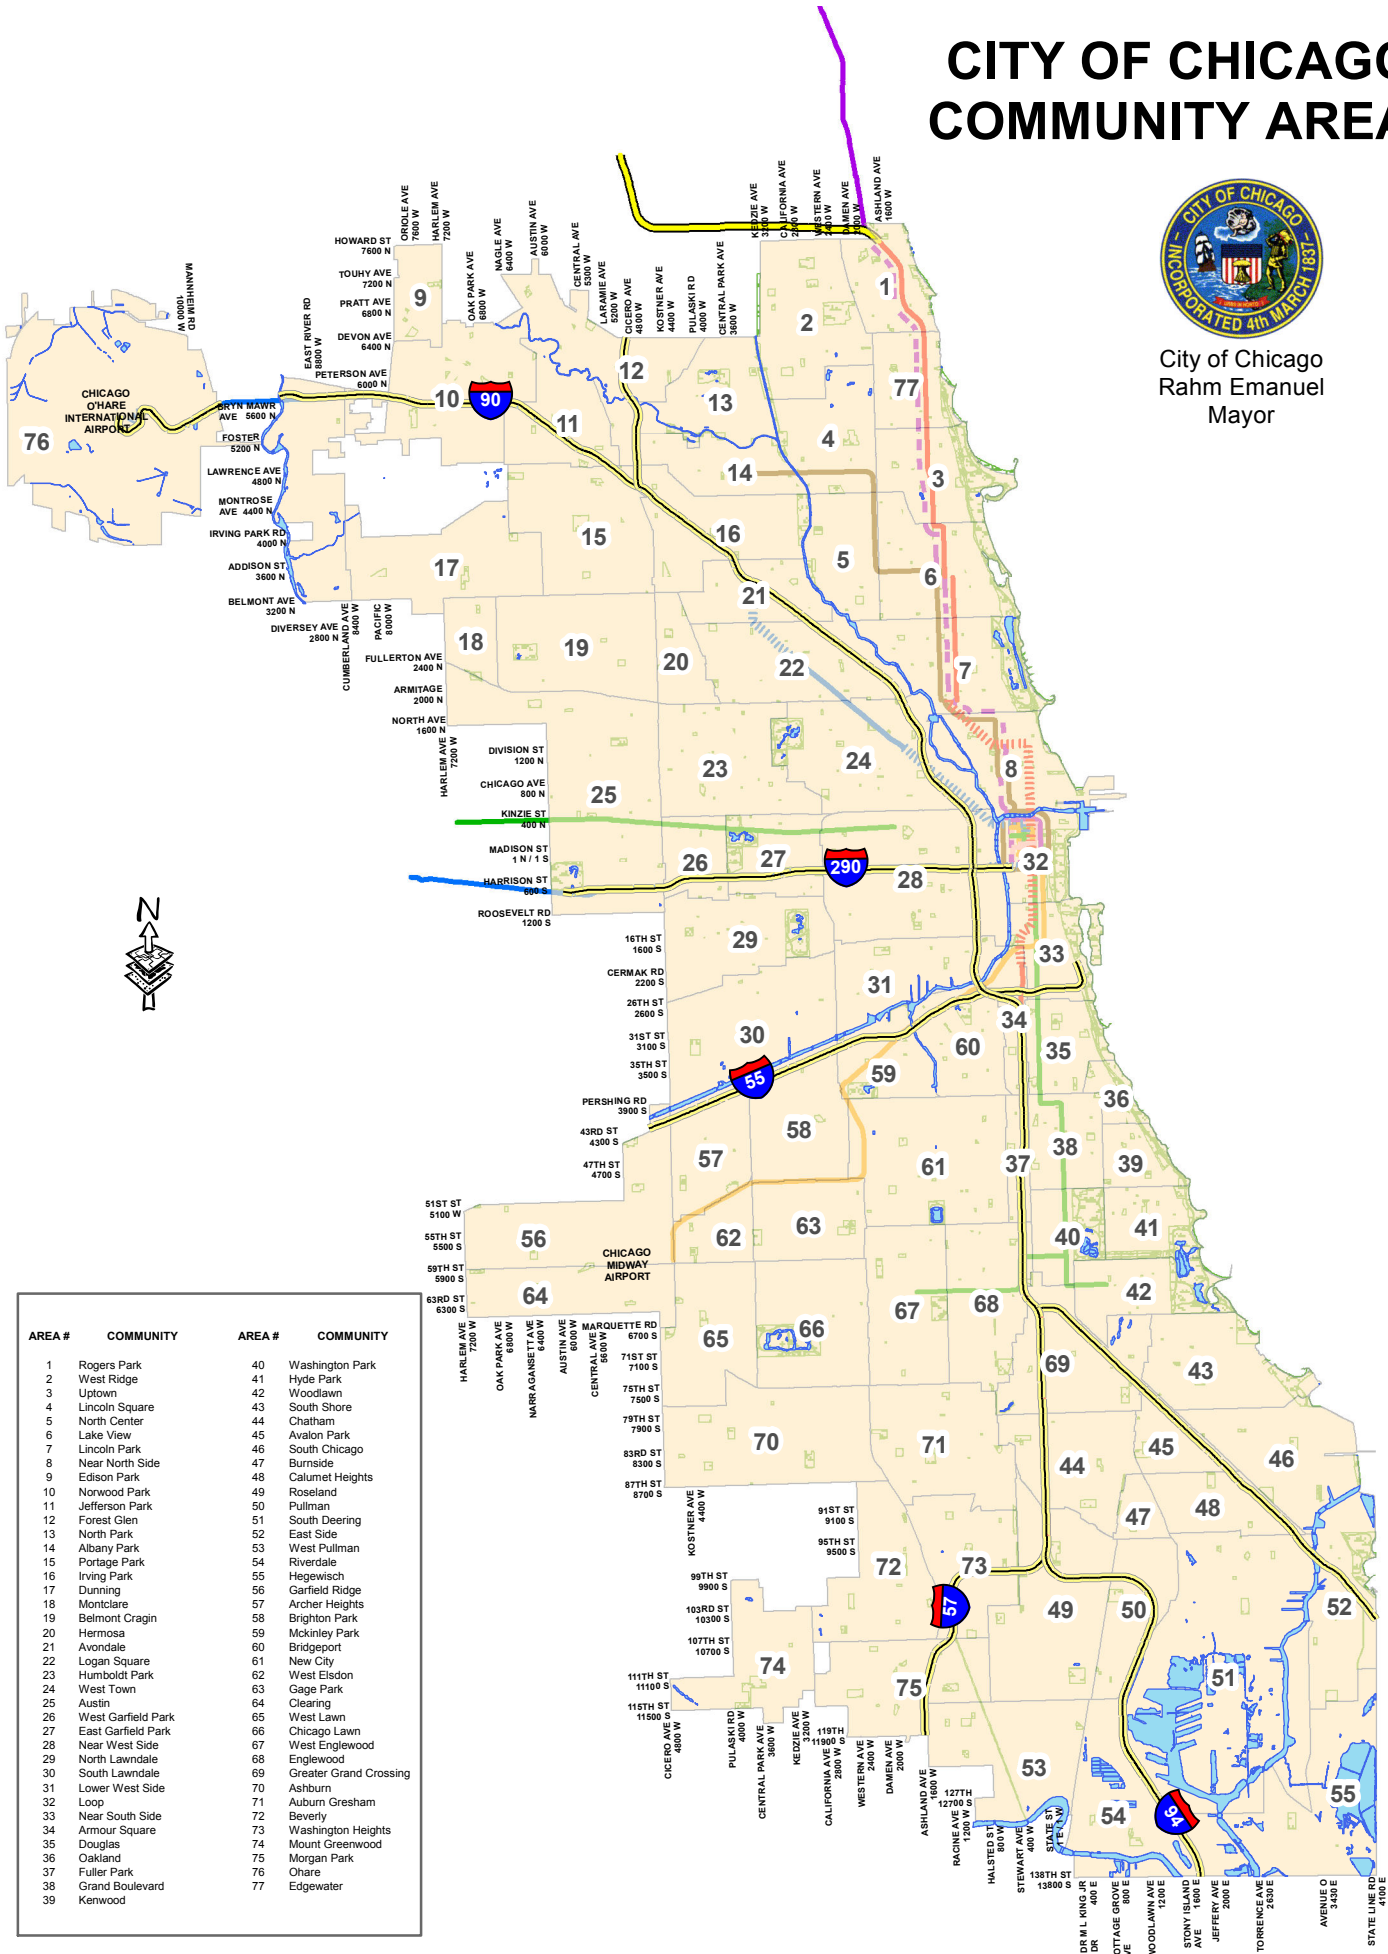

# CITY OF CHICAGO COMMUNITY AREAS

City of Chicago  
Rahm Emanuel  
Mayor

| AREA # | COMMUNITY          | AREA # | COMMUNITY              |
|--------|--------------------|--------|------------------------|
| 1      | Rogers Park        | 40     | Washington Park        |
| 2      | West Ridge         | 41     | Hyde Park              |
| 3      | Uptown             | 42     | Woodlawn               |
| 4      | Lincoln Square     | 43     | South Shore            |
| 5      | North Center       | 44     | Chatham                |
| 6      | Lake View          | 45     | Avalon Park            |
| 7      | Lincoln Park       | 46     | South Chicago          |
| 8      | Near North Side    | 47     | Burnside               |
| 9      | Edison Park        | 48     | Calumet Heights        |
| 10     | Norwood Park       | 49     | Roseland               |
| 11     | Jefferson Park     | 50     | Pulman                 |
| 12     | Forest Glen        | 51     | South Deering          |
| 13     | North Park         | 52     | East Side              |
| 14     | Albany Park        | 53     | West Pullman           |
| 15     | Portage Park       | 54     | Riverdale              |
| 16     | Irving Park        | 55     | Hegewisch              |
| 17     | Dunning            | 56     | Garfield Ridge         |
| 18     | Montclare          | 57     | Archer Heights         |
| 19     | Belmont Cragin     | 58     | Brighton Park          |
| 20     | Hermosa            | 59     | Mckinley Park          |
| 21     | Avondale           | 60     | Bridgeport             |
| 22     | Logan Square       | 61     | New City               |
| 23     | Humboldt Park      | 62     | West Elsdon            |
| 24     | West Town          | 63     | Gage Park              |
| 25     | Austin             | 64     | Clearing               |
| 26     | West Garfield Park | 65     | West Lawn              |
| 27     | East Garfield Park | 66     | Chicago Lawn           |
| 28     | Near West Side     | 67     | West Englewood         |
| 29     | North Lawndale     | 68     | Englewood              |
| 30     | South Lawndale     | 69     | Greater Grand Crossing |
| 31     | Lower West Side    | 70     | Ashburn                |
| 32     | Loop               | 71     | Auburn Gresham         |
| 33     | Near South Side    | 72     | Beverly                |
| 34     | Armour Square      | 73     | Washington Heights     |
| 35     | Douglas            | 74     | Mount Greenwood        |
| 36     | Oakland            | 75     | Morgan Park            |
| 37     | Fuller Park        | 76     | Ohare                  |
| 38     | Grand Boulevard    | 77     | Edgewater              |
| 39     | Kenwood            |        |                        |