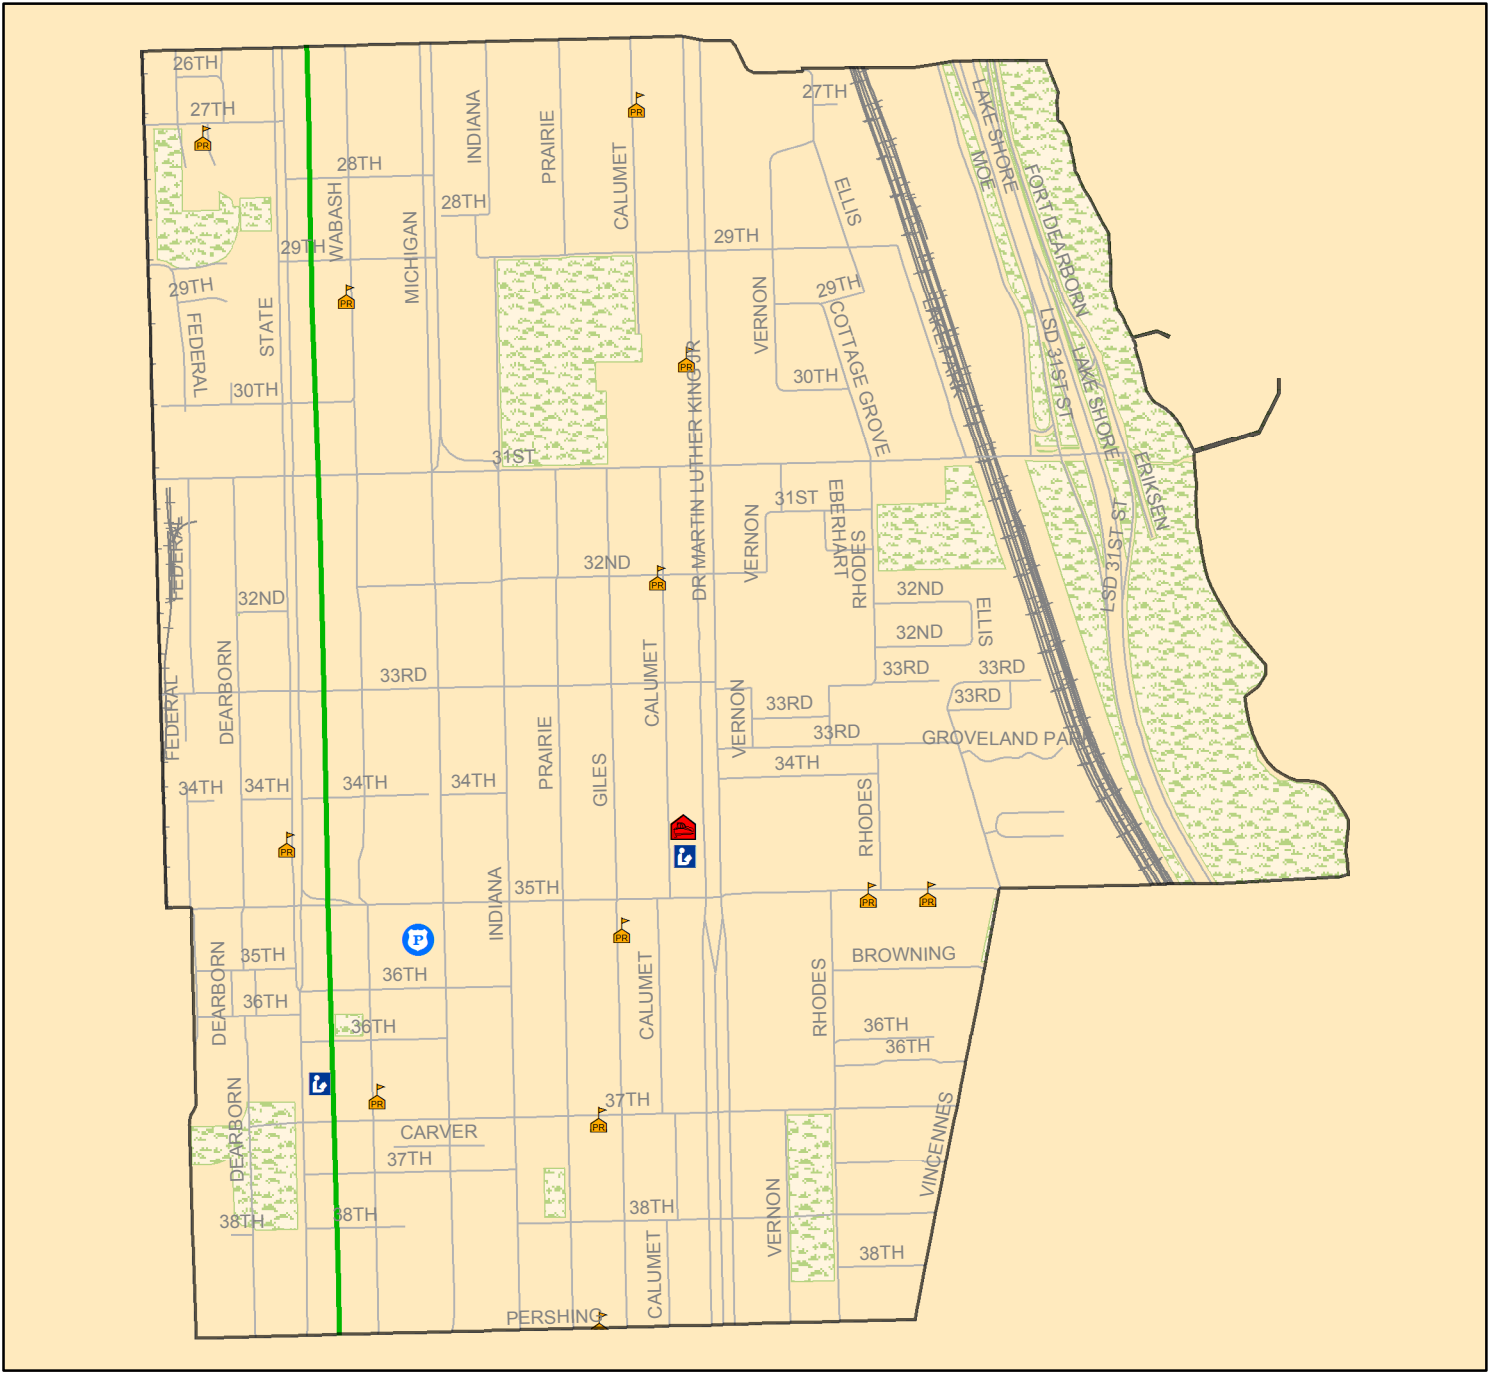

# DOUGLAS

### Legend

- |  |                   |  |  |
|--|-------------------|--|--|
|  | Firehouses        |  | CTA Lines                                |
|  | Hospitals         |  | Blue Line Subway                         |
|  | Libraries         |  | Blue Line Elevated/At-Grade              |
|  | Police Facilities |  | Brown Line                               |
|  | Schools           |  | Brown, Purple Lines                      |
|  | U S Post Offices  |  | Green Line                               |
|  | Railroads         |  | Green, Orange Lines                      |
|  | Cemeteries        |  | Pink, Brown, Purple, Orange Lines        |
|  | Parks             |  | Pink, Brown, Purple, Orange, Green Lines |
|  |                   |  | Orange Line                              |
|  |                   |  | Purple Line                              |
|  |                   |  | Red Line Subway                          |
|  |                   |  | Red Line Elevated/At-Grade               |
|  |                   |  | Red, Purple Lines                        |
|  |                   |  | Red, Purple, Brown Lines                 |
|  |                   |  | Yellow Line                              |