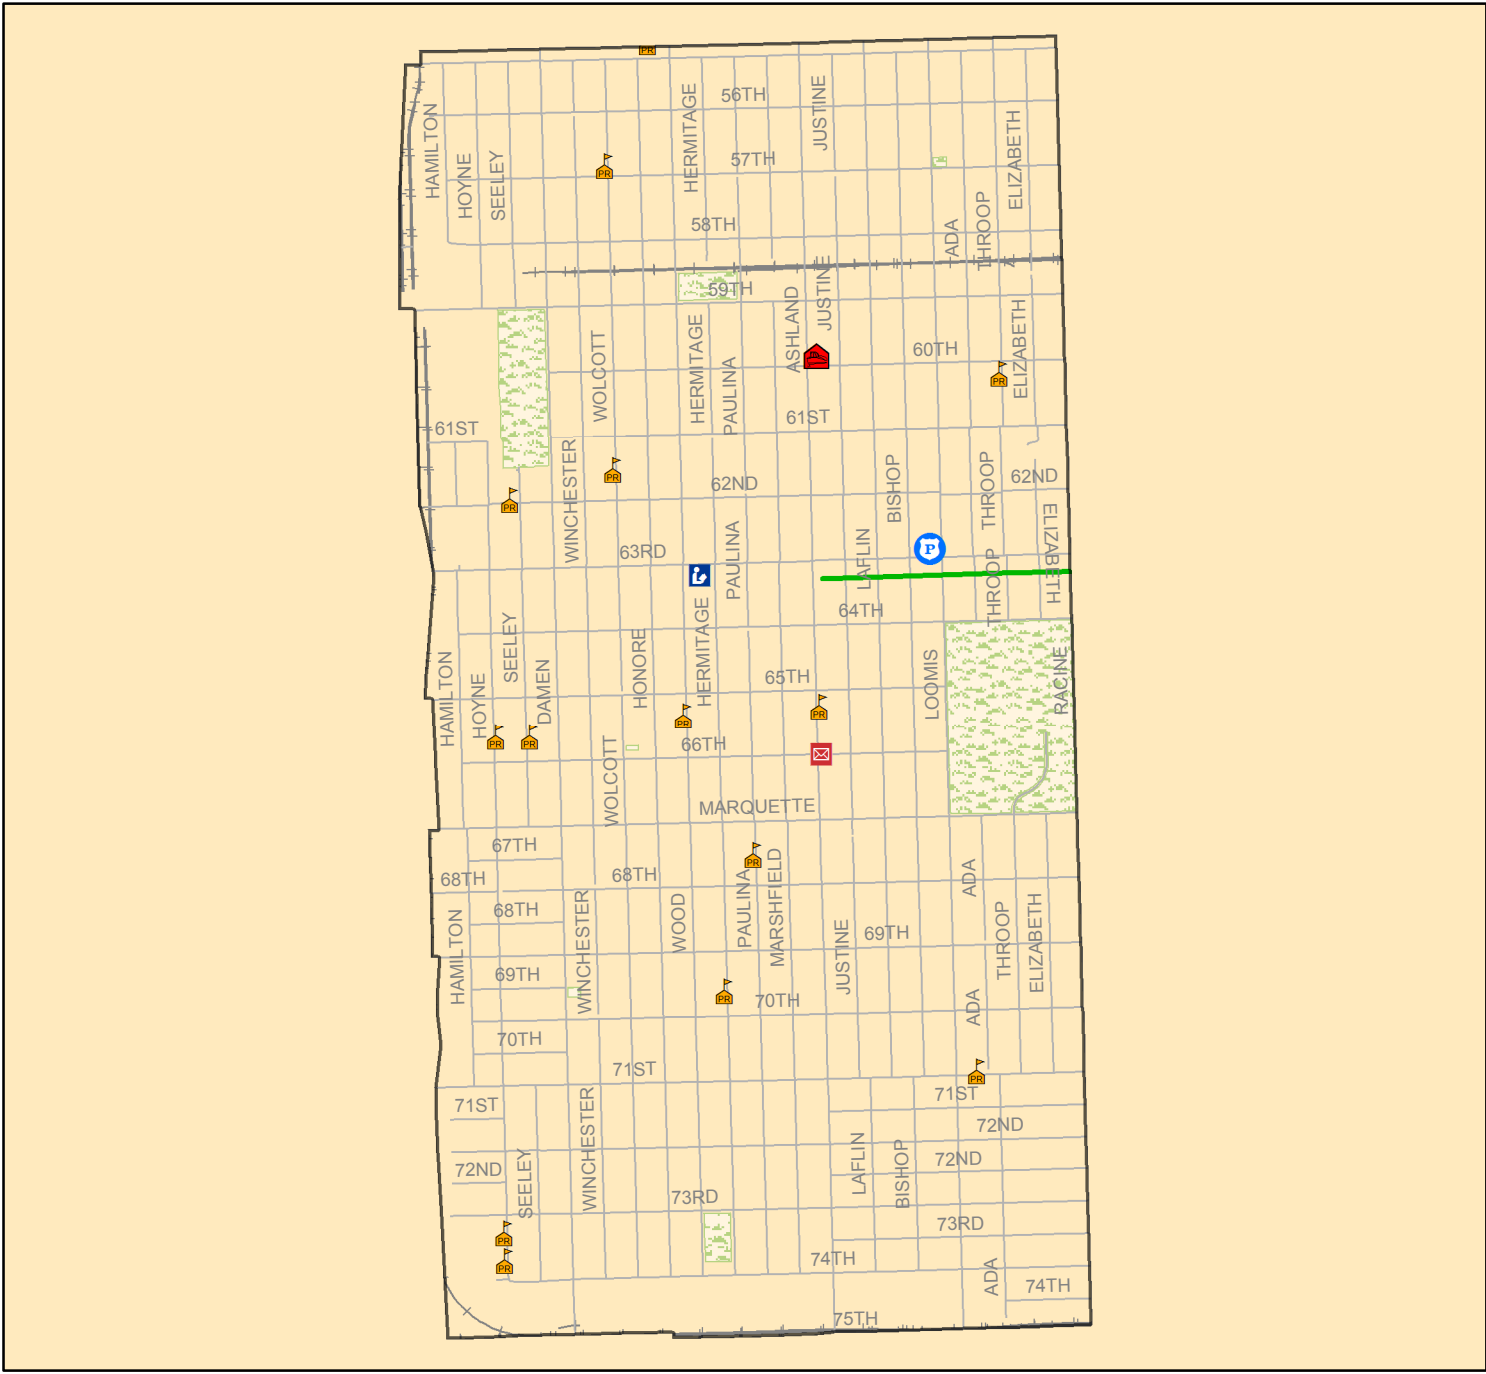

WEST ENGLEWOOD

Legend

	Firehouses		Blue Line Subway
	Hospitals		Blue Line Elevated/At-Grade
	Libraries		Brown Line
	Police Facilities		Brown, Purple Lines
	Schools		Green Line
	U S Post Offices		Green, Orange Lines
	Railroads		Pink, Brown, Purple, Orange Lines
	Cemeteries		Pink, Brown, Purple, Orange, Green Lines
	Parks		Orange Line
			Purple Line
			Red Line Subway
			Red Line Elevated/At-Grade
			Red, Purple Lines
			Red, Purple, Brown Lines
			Yellow Line