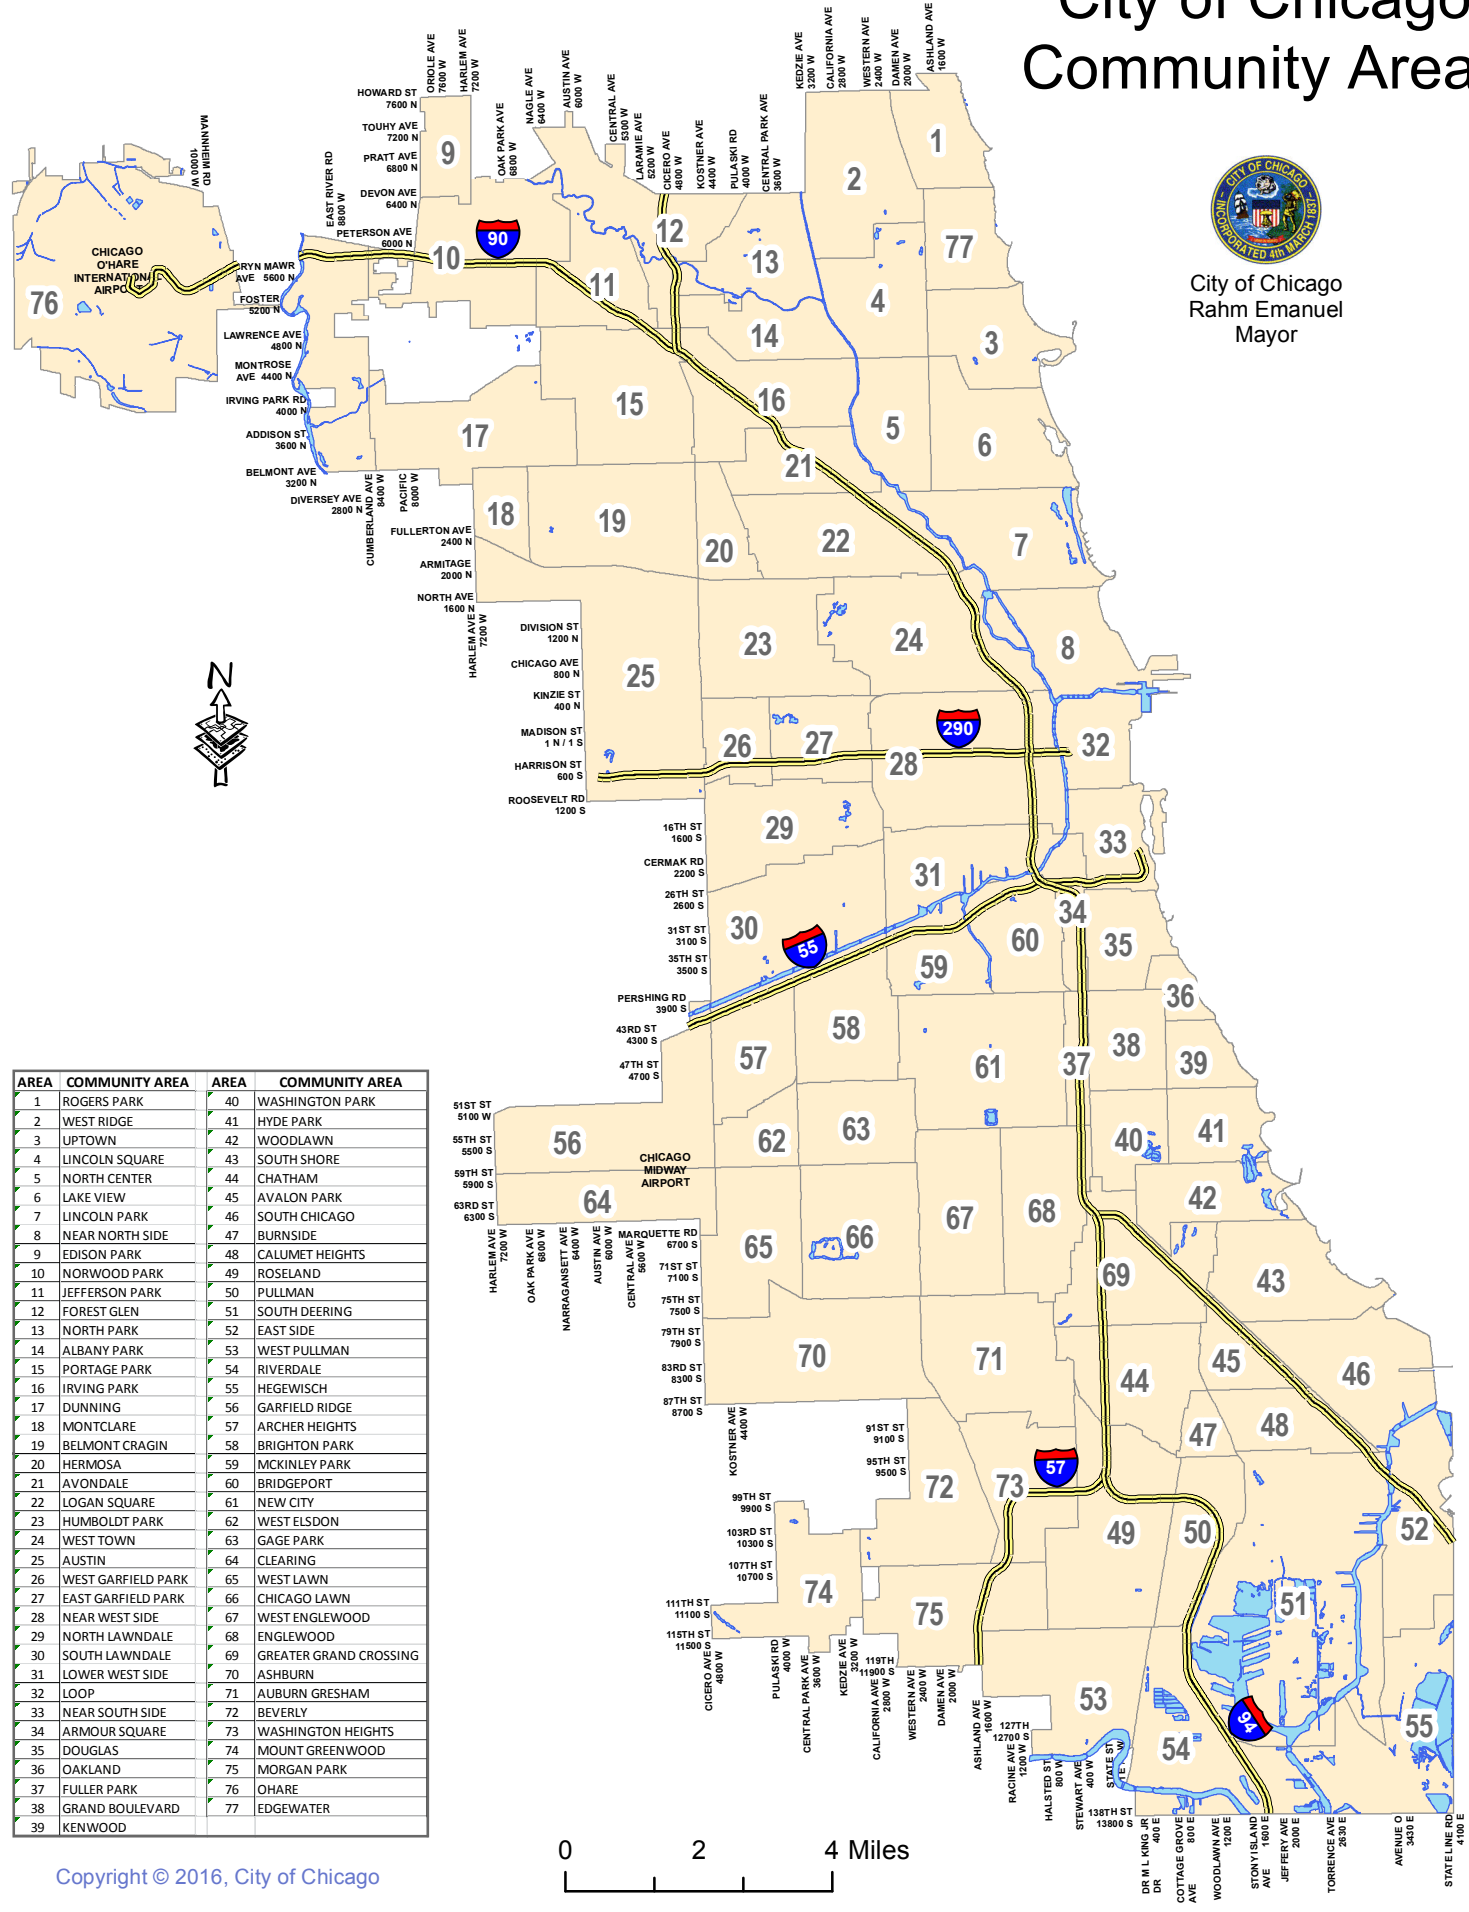

City of Chicago Community Areas

City of Chicago
Rahm Emanuel
Mayor

AREA	COMMUNITY AREA	AREA	COMMUNITY AREA
1	ROGERS PARK	40	WASHINGTON PARK
2	WEST RIDGE	41	HYDE PARK
3	UPTOWN	42	WOODLAWN
4	LINCOLN SQUARE	43	SOUTH SHORE
5	NORTH CENTER	44	CHATHAM
6	LAKE VIEW	45	AVALON PARK
7	LINCOLN PARK	46	SOUTH CHICAGO
8	NEAR NORTH SIDE	47	BURNSIDE
9	EDISON PARK	48	CALUMET HEIGHTS
10	NORWOOD PARK	49	ROSELAND
11	JEFFERSON PARK	50	PULLMAN
12	FOREST GLEN	51	SOUTH DEERING
13	NORTH PARK	52	EAST SIDE
14	ALBANY PARK	53	WEST PULLMAN
15	PORTAGE PARK	54	RIVERDALE
16	IRVING PARK	55	HEGEWISCH
17	DUNNING	56	GARFIELD RIDGE
18	MONTCLARE	57	ARCHER HEIGHTS
19	BELMONT CRAGIN	58	BRIGHTON PARK
20	HERMOSA	59	MCKINLEY PARK
21	AVONDALE	60	BRIDGEPORT
22	LOGAN SQUARE	61	NEW CITY
23	HUMBOLDT PARK	62	WEST ELSDON
24	WEST TOWN	63	GAGE PARK
25	AUSTIN	64	CLEARING
26	WEST GARFIELD PARK	65	WEST LAWN
27	EAST GARFIELD PARK	66	CHICAGO LAWN
28	NEAR WEST SIDE	67	WEST ENGLEWOOD
29	NORTH LAWNDALE	68	ENGLEWOOD
30	SOUTH LAWNDALE	69	GREATER GRAND CROSSING
31	LOWER WEST SIDE	70	ASHBURN
32	LOOP	71	AUBURN GRESHAM
33	NEAR SOUTH SIDE	72	BEVERLY
34	ARMOUR SQUARE	73	WASHINGTON HEIGHTS
35	DOUGLAS	74	MOUNT GREENWOOD
36	OAKLAND	75	MORGAN PARK
37	FULLER PARK	76	OHARE
38	GRAND BOULEVARD	77	EDGEWATER
39	KENWOOD		