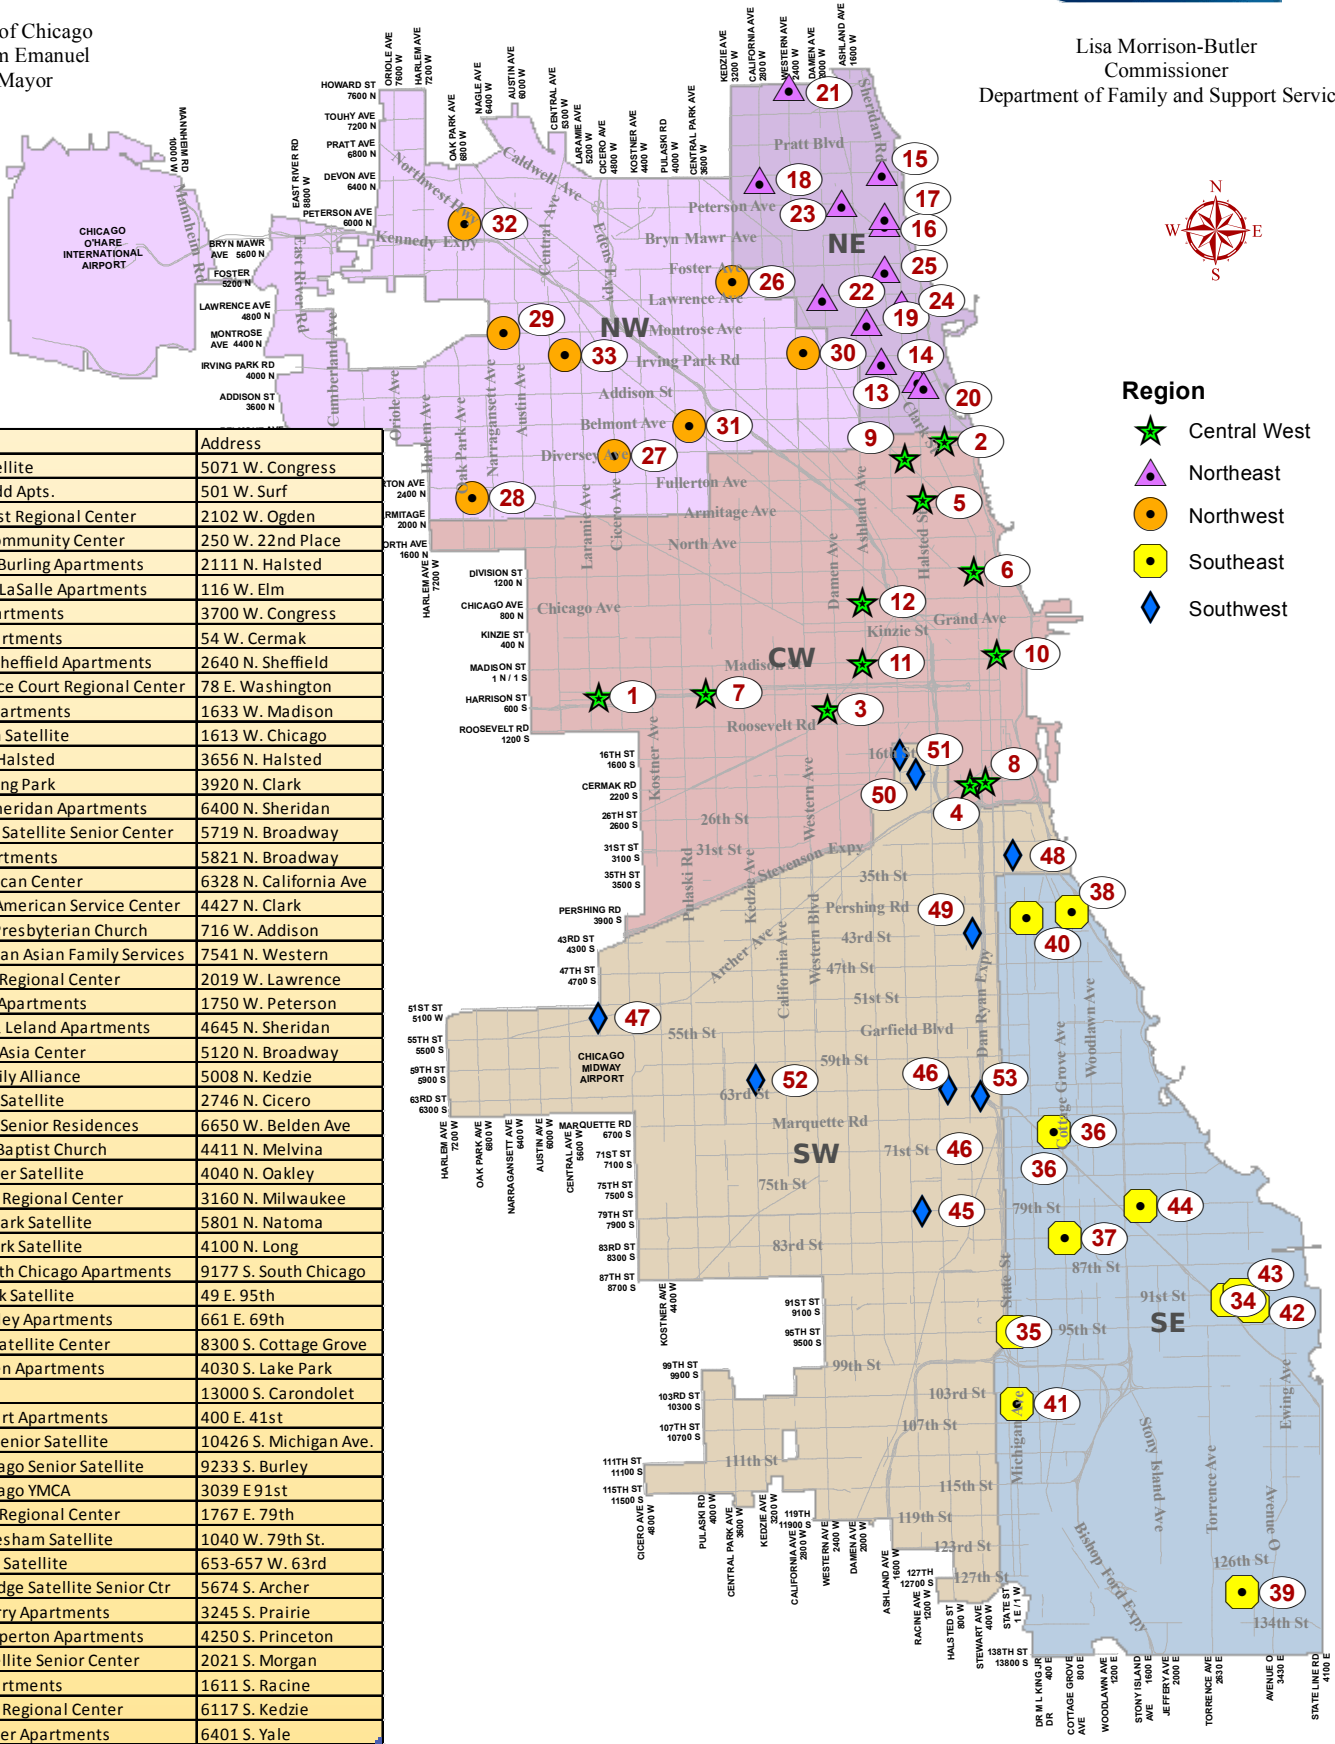

ID	Site Name	Address
1	Austin Satellite	5071 W. Congress
2	Britton Budd Apts.	501 W. Surf
3	Centralwest Regional Center	2102 W. Ogden
4	Chinese Community Center	250 W. 22nd Place
5	Dickens & Burling Apartments	2111 N. Halsted
6	Division & LaSalle Apartments	116 W. Elm
7	Gaines Apartments	3700 W. Congress
8	Hillard Apartments	54 W. Cermak
9	Lincoln & Sheffield Apartments	2640 N. Sheffield
10	Renaissance Court Regional Center	78 E. Washington
11	Sullivan Apartments	1633 W. Madison
12	West Town Satellite	1613 W. Chicago
13	Center on Halsted	3656 N. Halsted
14	Clark & Irving Park	3920 N. Clark
15	Devon & Sheridan Apartments	6400 N. Sheridan
16	Edgewater Satellite Senior Center	5719 N. Broadway
17	Fisher Apartments	5821 N. Broadway
18	Indo American Center	6328 N. California Ave
19	Japanese American Service Center	4427 N. Clark
20	Lakeview Presbyterian Church	716 W. Addison
21	Metropolitan Asian Family Services	7541 N. Western
22	Northeast Regional Center	2019 W. Lawrence
23	Schneider Apartments	1750 W. Peterson
24	Sheridan & Leland Apartments	4645 N. Sheridan
25	Southeast Asia Center	5120 N. Broadway
26	Hanul Family Alliance	5008 N. Kedzie
27	Kelyn Park Satellite	2746 N. Cicero
28	Montclare Senior Residences	6650 W. Belden Ave
29	Montrose Baptist Church	4411 N. Melvina
30	North Center Satellite	4040 N. Oakley
31	Northwest Regional Center	3160 N. Milwaukee
32	Norwood Park Satellite	5801 N. Natoma
33	Portage Park Satellite	4100 N. Long
34	91st & South Chicago Apartments	9177 S. South Chicago
35	Abbott Park Satellite	49 E. 95th
36	Ada McKinley Apartments	661 E. 69th
37	Chatham Satellite Center	8300 S. Cottage Grove
38	Judge Green Apartments	4030 S. Lake Park
39	Mann Park	13000 S. Carondelet
40	Paul Stewart Apartments	400 E. 41st
41	Roseland Senior Satellite	10426 S. Michigan Ave.
42	South Chicago Senior Satellite	9233 S. Burlley
43	South Chicago YMCA	3039 E 91st
44	Southeast Regional Center	1767 E. 79th
45	Auburn Gresham Satellite	1040 W. 79th St.
46	Englewood Satellite	653-657 W. 63rd
47	Garfield Ridge Satellite Senior Ctr	5674 S. Archer
48	Lincoln Perry Apartments	3245 S. Prairie
49	Minnie Ripperton Apartments	4250 S. Princeton
50	Pilsen Satellite Senior Center	2021 S. Morgan
51	Racine Apartments	1611 S. Racine
52	Southwest Regional Center	6117 S. Kedzie
53	Vivian Carter Apartments	6401 S. Yale