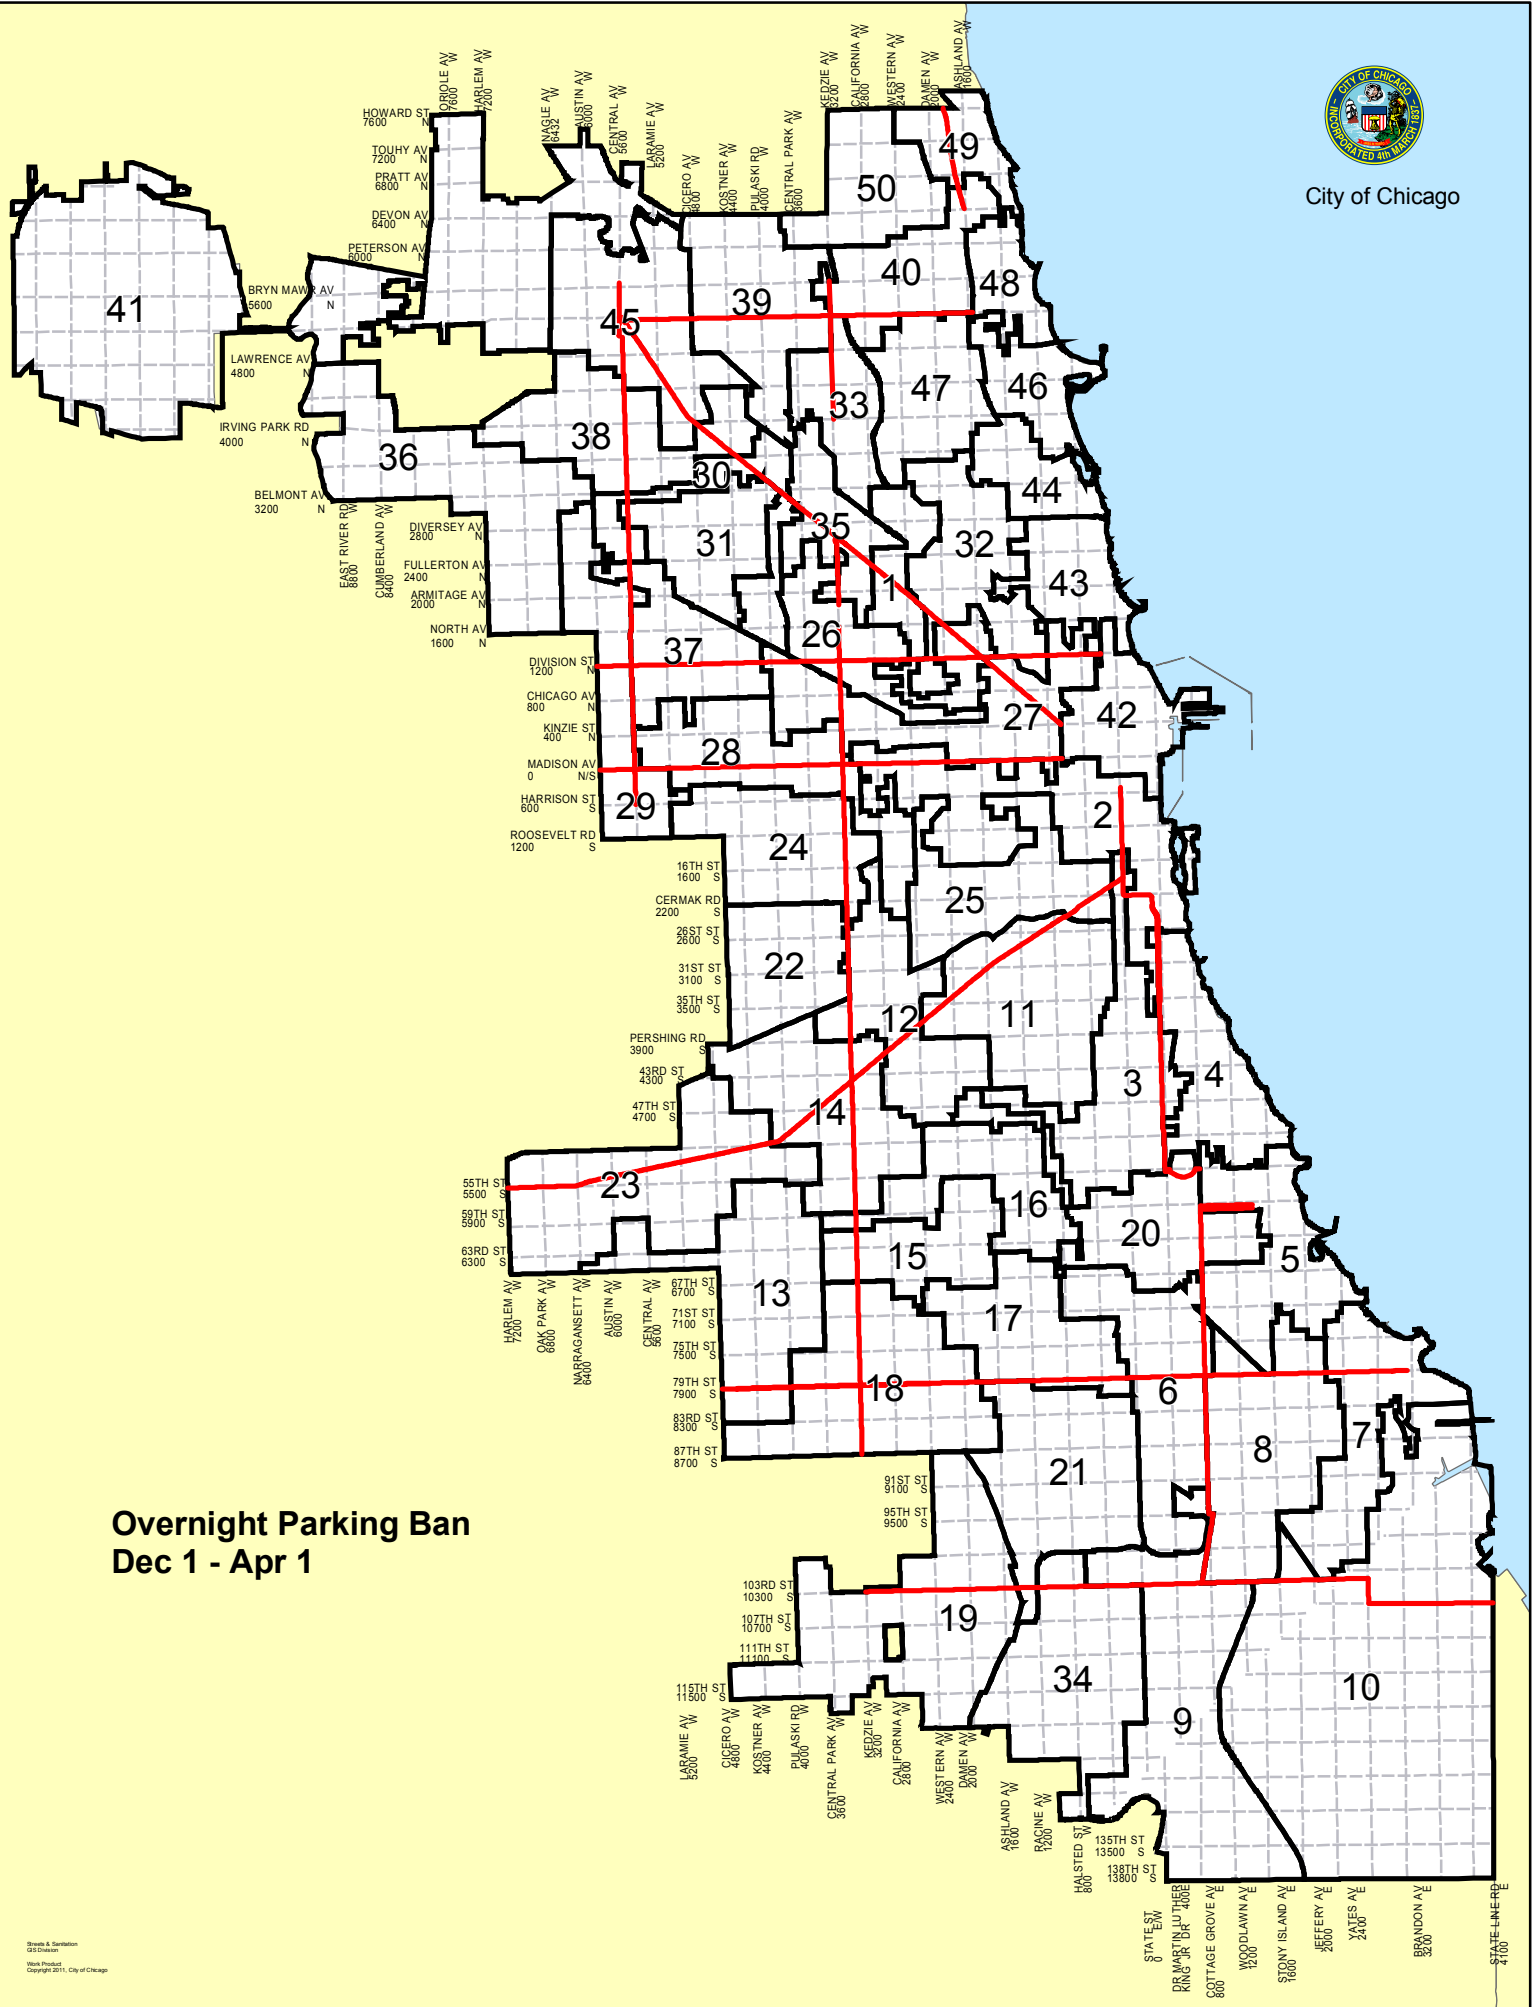

City of Chicago

# Overnight Parking Ban Dec 1 - Apr 1